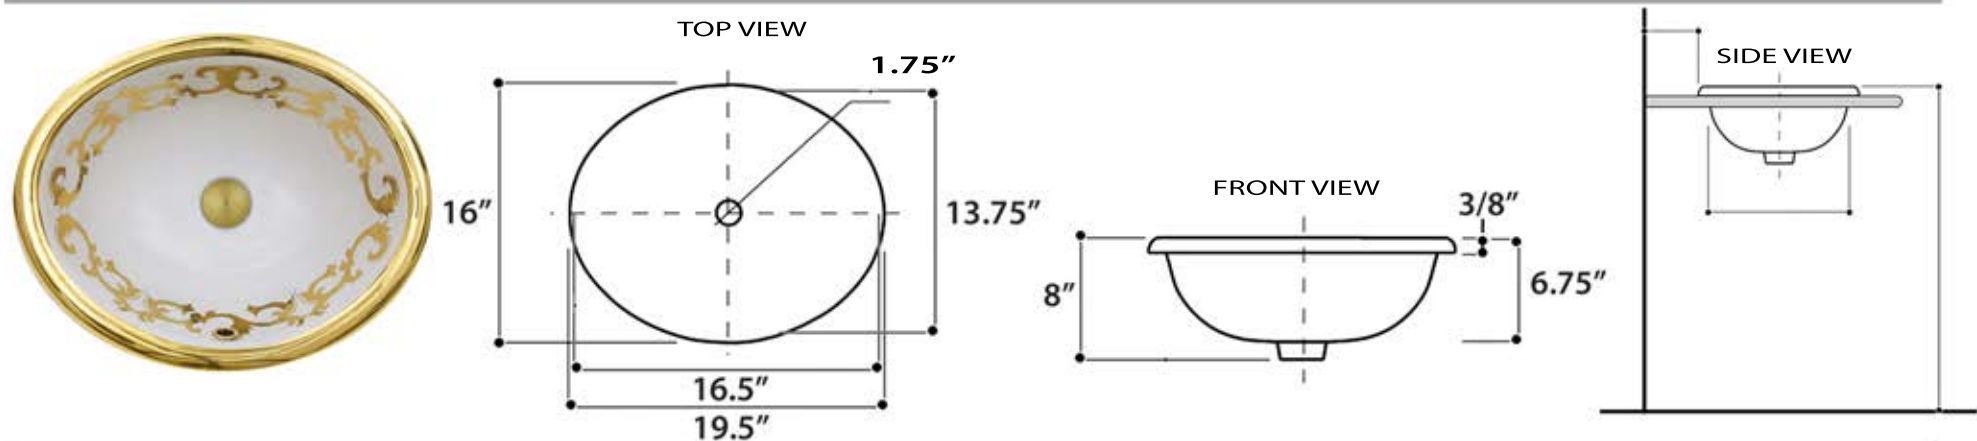

**Regatta Collection**  
Fireclay Bathroom Vanity Sink

**MODEL:**  
**RC73240GS "SANREMO"**

Overall Dimensions	Interior Bowl	Interior Depth	Exterior Height	Drain Dimensions
19.5" x 16"	16.5" x 13.75"	6.75"	8"	1.75"

**FEATURES**

- Genuine Italian Fireclay
- Nominal Dimensions - Actual may vary by 1/4"
- Topmount, Template Not Included
- 24k gold leaf and hand-painted 24k gold accents
- With Overflow
- Made in Italy
- Do not clean with abrasive cleansers or pads
- Limited Warranty For Manufacturer Defects