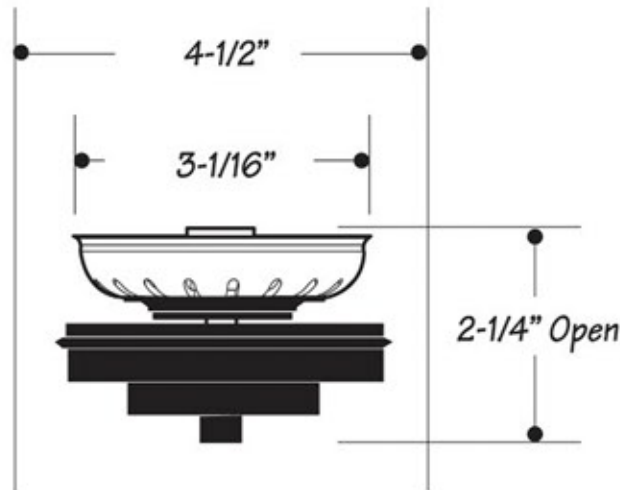

### FEATURES

- **REQUIRES GARBAGE DISPOSAL** will not work with out a disposal
- For ISE type units with 3-3/8" I.D. (installation required)
- Extended flange works with thicker fireclay sink applications
- Available in Brushed Stainless and Oil Rubbed Bronze