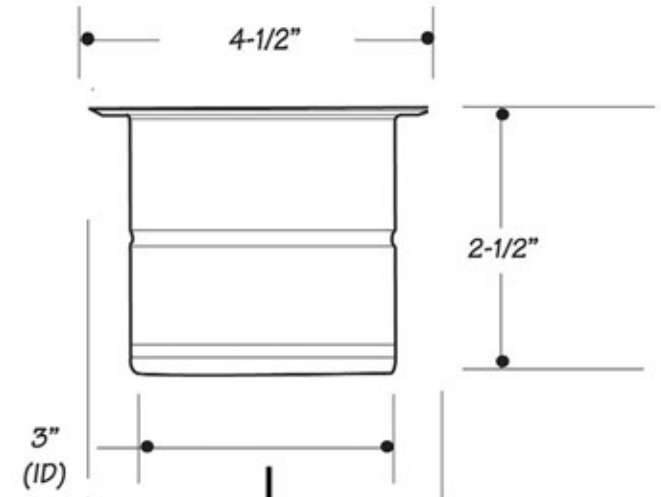

### FEATURES

- **REQUIRES GARBAGE DISPOSAL** will not work with out a disposal
- For ISE type units with 3-3/8" I.D. (installation required)
- Extended flange works with thicker fireclay sink applications
- Available in Brushed Stainless and Oil Rubbed Bronze