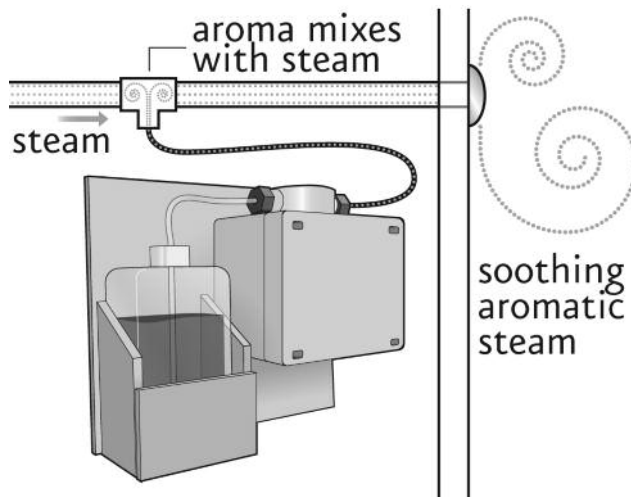

AromaSteam

CONTENTS:

- Pump and integral bracket
- 6 feet of pressure hose
- 2 feet of suction hose
- Filter
- Atomizing Nozzle
- Installation and Operation Manual

- Electronic oil delivery system evenly infuses scent into steam
- Complete with hoses, fittings and oil atomizer
- Can be controlled directly from an iSteam® or iTempoPlus®
- AromaSteam System oils available in one-liter bottles
- The AromaSteam is rated 12 watts at 120 VAC
- The pump and integral bracket is 7" long x 6.5" wide x 4.5" high
- cULus Listed