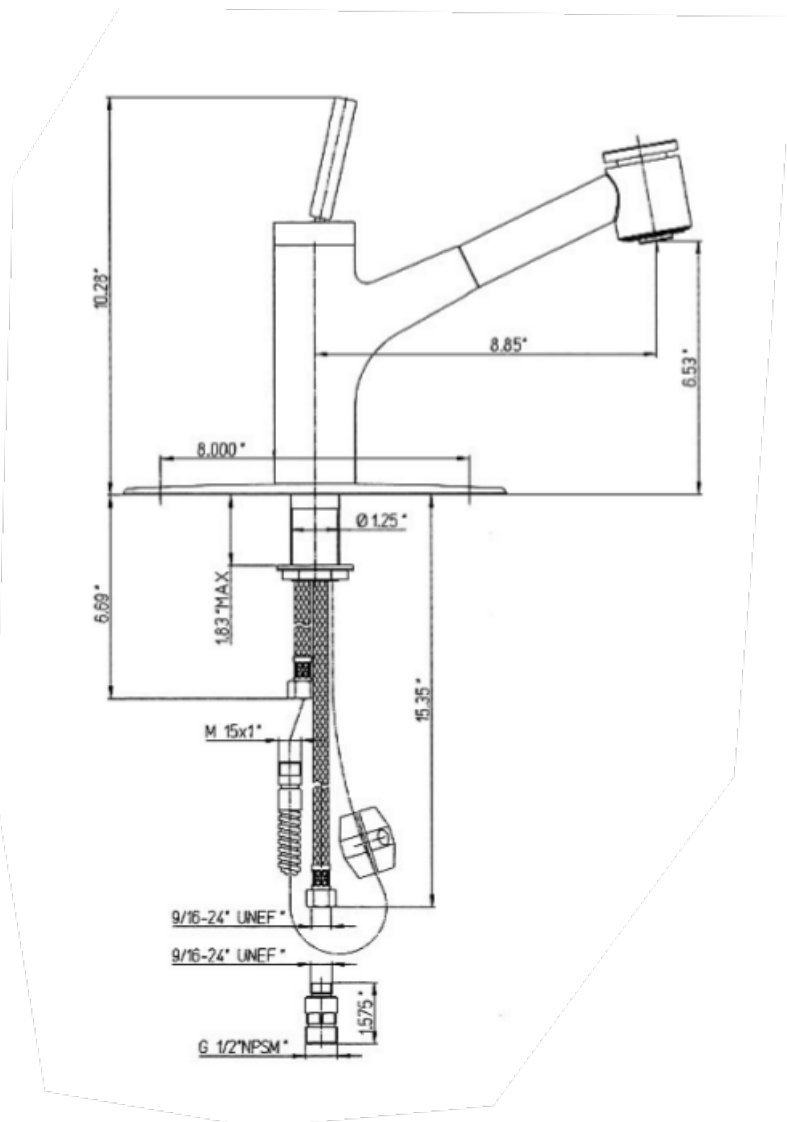

# 78-576JO

Single handle joystick pull-out  
kitchen faucet with 2 function  
sprayer (stream/spray)