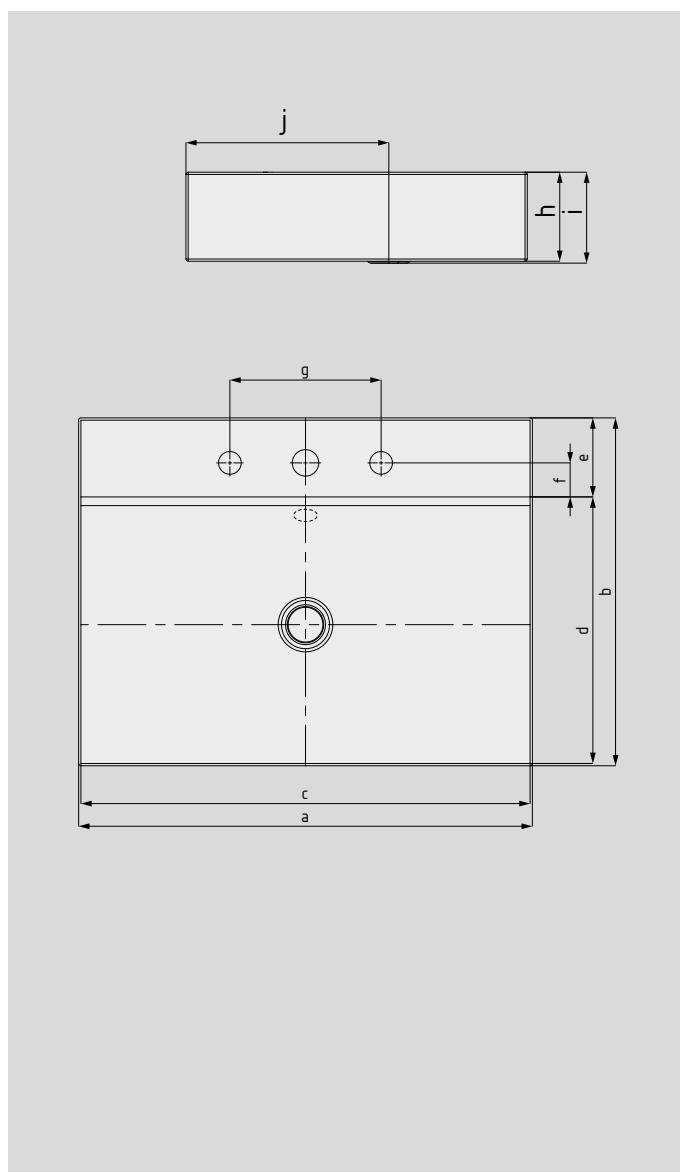

# SILENIO COUNTERTOP WASHBASIN

(HEIGHT OF RIM 120 MM)

- fluid and sensually modern design all at once
- optimum comfort through generous dimensioning of the washbasin
- soft, organic interior shape
- geometry allows fittings with short spout leaving ample space for washing
- together with the SILENIO bath and SCONA shower surface, they form a perfect bathroom fitted out entirely with steel enamel
- designed by Anke Salomon

Similar illustrations

Model No.		3042	3043	3049
External length	a	600	900	1200 mm
External width	b	460	460	460 mm
Internal length	c	594	894	1194 mm
Internal width	d	352,5	352,5	352,5 mm
Depth of tap deck	e	104,5	104,5	104,5 mm
Distance tap holes to edge	f	45	45	45 mm
Distance of tap holes	g	200	200	200 mm
Height of rim	h	120	120	120 mm
Distance basin surface to bottom edge of waste hole	i	123	123	123 mm
Distance rear edge to centre of waste hole	j	273,4	273,4	273,4 mm
Weight of the enamelled washbasin in kg		12,7	17,1	15,8