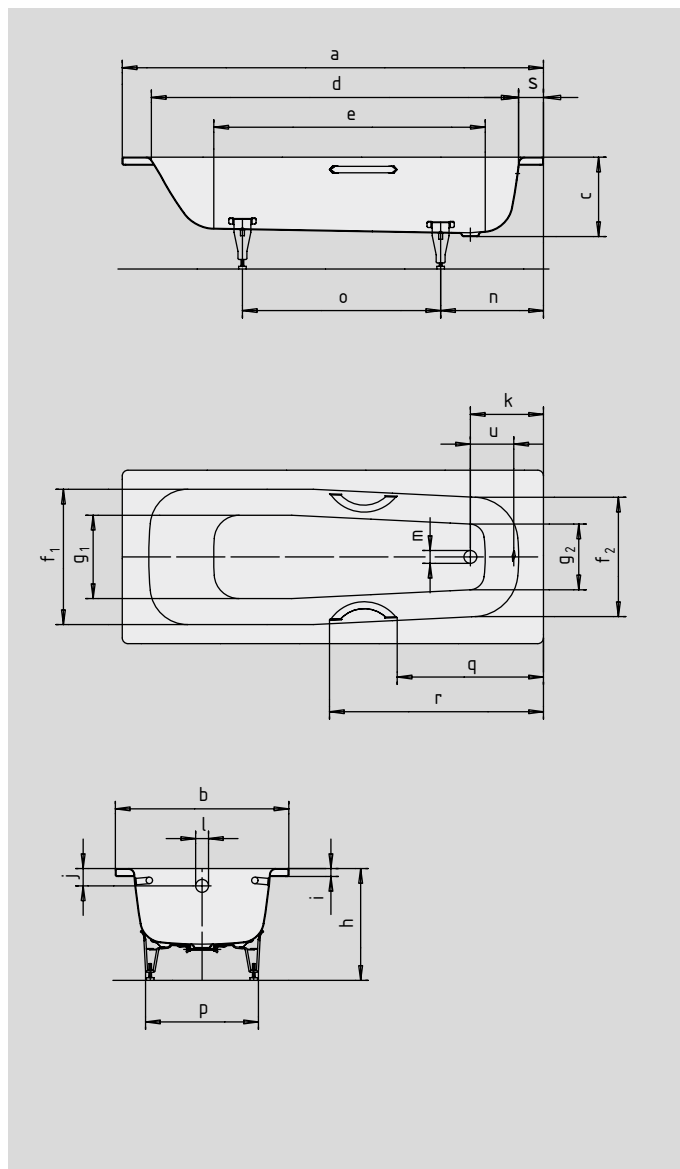

SANIFORM MEDIUM SANIFORM MEDIUM STAR

- Low-Line-Product
- one-seater bath with waste at foot end
- classic four-cornered model
- economic water consumption thanks to its shallow depth
- made of KALDEWEI steel enamel
- also available with grips
- model available with 2 standard tap holes without extra charge (180 mm centres)

Similar illustration

| Model No. | | 245/246 |
|--|---------------------------------|----------------|
| External length | a | 1700 mm |
| External width | b | 700 mm |
| Depth | c | 315 mm |
| Internal length (top) | d | 1520 mm |
| Internal length (bottom) | e | 1260 mm |
| Internal width (top) | f ₁ ; f ₂ | 560; 500 mm |
| Internal width (bottom) | g ₁ ; g ₂ | 460; 400 mm |
| Height with feet | h | 450-470 mm |
| Height of rim | i | 32 mm |
| Distance top edge to centre of overflow hole | j | 70 mm |
| Distance bath edge to centre of drain hole | k | 295 mm |
| Diameter of overflow hole | l | 52 mm |
| Diameter of drain hole | m | 52 mm |
| Distance foot end of bath edge to centre of foot | n | 415 mm |
| Distance between the feet | o | 800 mm |
| Max. width of feet | p | 455 mm |
| Distance bath edge (foot end) to where grip/handle starts (Mod. 246) | q | 643,5 mm |
| Distance bath edge (foot end) to where grip/handle ends (Mod. 246) | r | 908,5 mm |
| Width of rim (foot end) | s | 95 mm |
| Distance between centre holes | u | 200 mm |
| Water volume** in litres | | 53 |
| Weight of the enamelled bath in kg | | 44 |
| Anti-slip | | ∅ 288 mm |
| Full anti-slip | | 850 x 240 mm |

Subject to technical alterations, tolerances and errors. Similar illustration.
** 70 litres displacement on average.

KALDEWEI