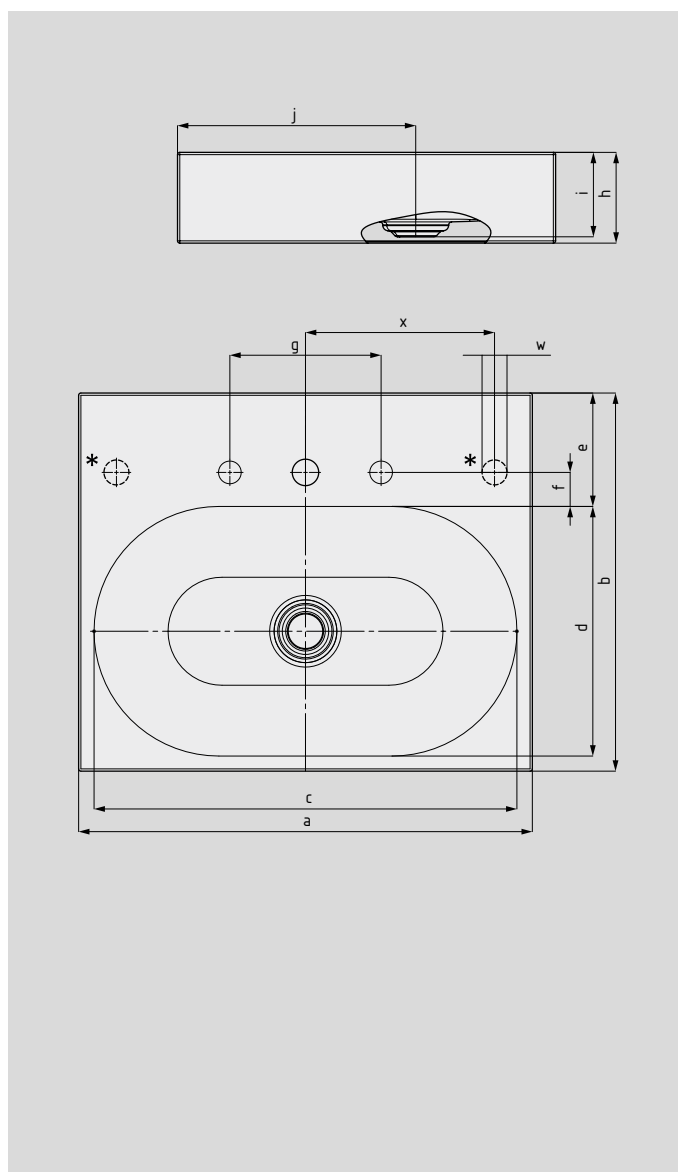

CENTRO COUNTERTOP WASHBASIN

(HEIGHT OF RIM 120 MM)

- fusion of minimalism and simple elegance
- luxurious look - integrates perfectly both in modern and traditional bathroom settings
- circle taken as the basic shape echoes in the perfectly integrated enamelled waste
- washbasin surround with ample space for individual accessories
- matching counterpart to the Centro bath
- designed by Anke Salomon

Similar illustrations

* Control knob holes for CLOU waste and overflow system with cable operated pop-up waste and deck mounted control knob, optionally left or right

| Model No. | | 3057 | 3058 |
|---|---|-------|------------|
| External length | a | 23,62 | 35,43 inch |
| External width | b | 19,69 | 19,69 inch |
| Internal length | c | 22,01 | 33,82 inch |
| Internal width | d | 12,99 | 12,99 inch |
| Depth of tap deck | e | 5,91 | 5,91 inch |
| Distance tap holes to edge | f | 1,77 | 1,77 inch |
| Distance of tap holes | g | 7,87 | 7,87 inch |
| Height of rim | h | 4,72 | 4,72 inch |
| Distance basin surface to bottom edge of waste hole | i | 4,41 | 4,41 inch |
| Distance rear edge to centre of waste hole | j | 12,40 | 12,40 inch |
| Diameter of control knob hole | w | 1,30 | 1,30 inch |
| Distance of tap hole to centre of control knob hole | x | 9,84 | 10,83 inch |
| Weight of the enamelled washbasin in kg | | 13,0 | 17,7 |