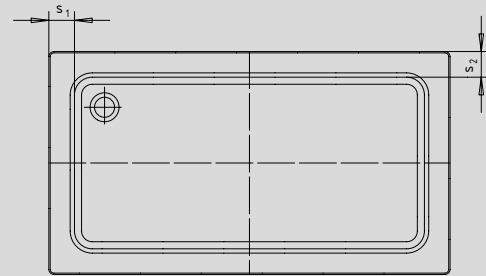

SUPERPLAN XXL

- exclusive, elegant design
- generous dimensions ideal for showering with a friend
- shallow depth ideal for flush fitting and guarantees easy access
- made of Kaldewei steel enamel 3.5 mm

Mod. 439, 442, 431, 436, 440, 443

		inch	mm	inch	mm	inch	mm	inch	mm	inch	mm	inch	mm	inch	mm
Model No.		439	439	442	442	413	413	431	431	436	436	440	440	443	443
External length	a	35.43	900	39.37	1000	59.06	1500	27.56	700	29.53	750	35.43	900	39.37	1000
External width	b	59.06	1500	59.06	1500	59.06	1500	62.99	1600	62.99	1600	62.99	1600	62.99	1600
Depth	c	1.69	43	1.69	43	2.05	52	1.54	39	1.57	40	1.69	43	1.69	43
Internal length	d	31.10	790	35.04	890	54.72	1390	23.23	590	25.59	650	31.10	790	35.04	890
Internal width	f	50.79	1290	50.79	1290	54.72	1390	50.79	1290	50.39	1280	50.39	1280	50.39	1280
Height of rim	i	1.26	32	1.26	32	1.26	32	1.26	32	1.26	32	1.26	32	1.26	32
Distance tray edge to centre of drain hole	k ₁ ; k ₂	9.84; 7.87	250; 200	9.84; 7.87	250; 200	7.87	200	11.81; 7.87	300; 200	11.81; 7.87	300; 200	11.81; 7.87	300; 200	11.81; 7.87	300; 200
Diameter of drain hole	m	3.54	90	3.54	90	3.54	90	3.54	90	3.54	90	3.54	90	3.54	90
Width of rim	s ₁ ; s ₂	4.13; 2.17	105; 55	4.13; 2.17	105; 55	2.17	55	6.10; 2.17	155; 55	6.65; 1.97	160; 50	6.65; 2.17	160; 55	6.65; 2.17	160; 55
Weight of the enamelled shower tray in lbs		77.16		83.78		121.25		63.93		68.34		81.57		90.39	