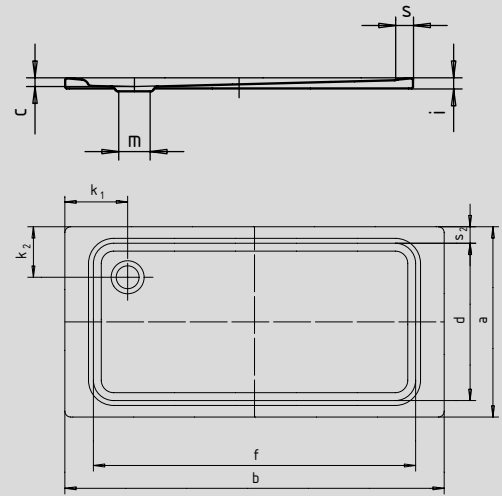

SUPERPLAN XXL

- exclusive, elegant design
- generous dimensions ideal for showering with a friend
- shallow depth ideal for flush fitting and guarantees easy access
- made of Kaldewei steel enamel 3.5 mm

Mod. 439, 442, 431, 436, 440, 443

		inch	mm	inch	mm	inch	mm	inch	mm	inch	mm	inch	mm	inch	mm
Model No.		439	439	442	442	413	413	431	431	436	436	440	440	443	443
External length	a	35.43	900	39.37	1000	59.06	1500	27.56	700	29.53	750	35.43	900	39.37	1000
External width	b	59.06	1500	59.06	1500	59.06	1500	62.99	1600	62.99	1600	62.99	1600	62.99	1600
Depth	c	1.69	43	1.69	43	2.05	52	1.54	39	1.57	40	1.69	43	1.69	43
Internal length	d	31.10	790	35.04	890	54.72	1390	23.23	590	25.59	650	31.10	790	35.04	890
Internal width	f	50.79	1290	50.79	1290	54.72	1390	50.79	1290	50.39	1280	50.39	1280	50.39	1280
Height of rim	i	1.26	32	1.26	32	1.26	32	1.26	32	1.26	32	1.26	32	1.26	32
Distance tray edge to centre of drain hole	k ₁ ; k ₂	9.84; 7.87	250; 200	9.84; 7.87	250; 200	7.87	200	11.81; 7.87	300; 200	11.81; 7.87	300; 200	11.81; 7.87	300; 200	11.81; 7.87	300; 200
Diameter of drain hole	m	3.54	90	3.54	90	3.54	90	3.54	90	3.54	90	3.54	90	3.54	90
Width of rim	s ₁ ; s ₂	4.13; 2.17	105; 55	4.13; 2.17	105; 55	2.17	55	6.10; 2.17	155; 55	6.65; 1.97	160; 50	6.65; 2.17	160; 55	6.65; 2.17	160; 55
Weight of the enamelled shower tray in lbs		77.16		83.78		121.25		63.93		68.34		81.57		90.39	