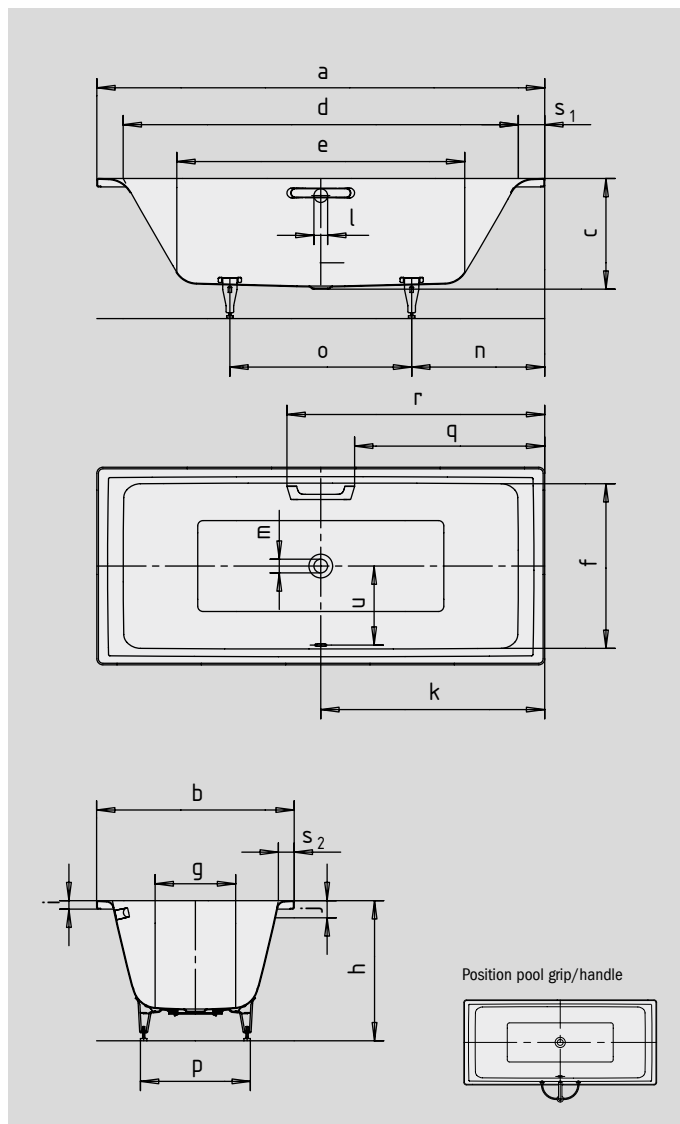

PURO DUO

- pure simplicity and unpretentious elegance are what distinguish these baths
- bathing with a friend: two identical back rests and centrally positioned waste
- classic four-cornered model
- made of Kaldewei steel enamel 3,5 mm

Similar illustration

ELEGANT PURISM AMBIENTE COLLECTION

COMFORT SELECT

Model No.		663	664	665
External length	a	1700	1800	1900 mm
External width	b	750	800	900 mm
Depth	c	420	420	420 mm
Internal length (top)	d	1500	1600	1700 mm
Internal length (bottom)	e	1020	1120	1220 mm
Internal width (top)	f	630	680	780 mm
Internal width (bottom)	g	460	510	615 mm
Height with feet	h	540-575	545-572	540-575 mm
Height of rim	i	32	32	32 mm
Distance top edge to centre of overflow hole	j	65	65	65 mm
Distance bath edge (foot) to centre of drain hole	k	850	900	950 mm
Diameter of overflow hole	l	52	52	52 mm
Diameter of drain hole	m	52	52	52 mm
Distance foot end of bath edge to centre of foot	n	545	535	585 mm
Distance between the feet	o	605	730	730 mm
Max. width of feet	p	465	510	605 mm
Distance bath edge (foot end) to where grip/handle starts	q	722	772	822 mm
Distance bath edge (foot end) to where grip/handle ends	r	978	1028	1078 mm
Width of rim (foot end; head end; lengthwise)	s ₁ ; s ₂ ; s ₃	100; 60	100; 60	100; 60 mm
Distance between centre holes	u	305	330	380 mm
Water volume** in litres		122	165	217
Weight of the enamelled bath in kg		48	54	61
Anti-slip		348 x 348	348 x 348	348 x 348 mm
Full anti-slip		876 x 252	924 x 348	1020 x 396 mm

Subject to technical alterations, tolerances and errors. Similar illustration.
 ** 70 litres displacement on average.