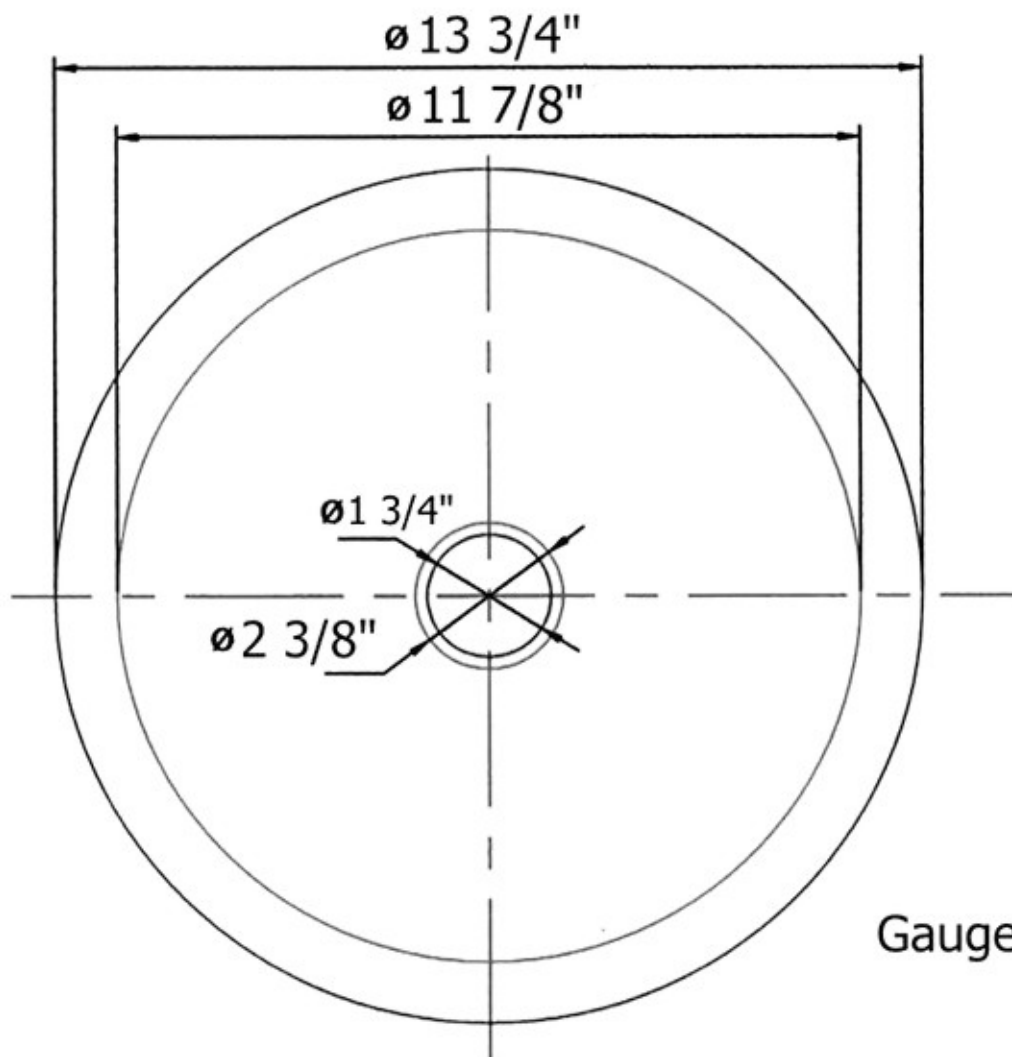

# 4302 - 'Moselle' Round Bowl

Gauge = 0.8mm