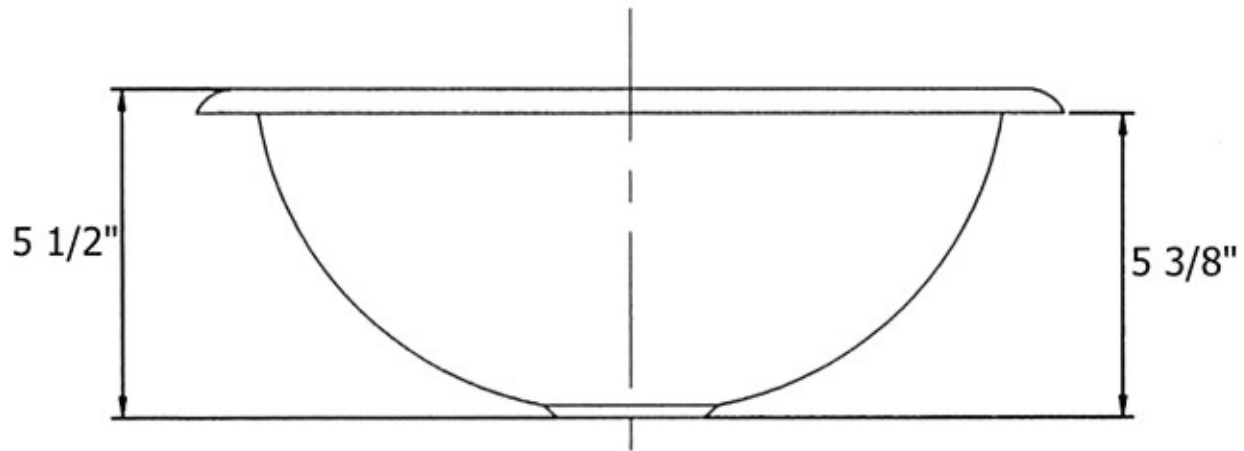

# 4302 - 'Moselle' Round Bowl

Gauge = 0.8mm