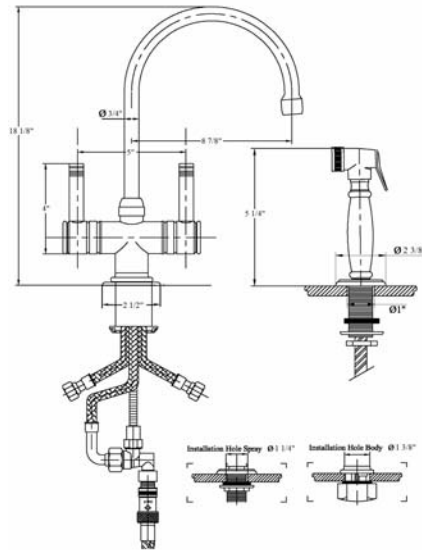

4213 - 'Lille' Single Hole Kitchen Mixer with Hand Spray

Part#	Description
28	Braided 90 Degree Supply Hose
29	3/8" Washer
30	Backflow Restrictor
31	Braided Hose For Kitchen Hand Spray
32	Backflow Restrictor Washer
35	1/2 " Washer
49	Hand Spray Base
50	Threaded Stem
51	Brass Hex Nut
52	Metal Ring & Rubber Washer
53	Flat Rubber Washer
57	Metal Hand Spray Handle

Technical Information

- IAPMO: NSF/ANSI 61, NSF/ANSI 372 & ASME A112.18.1/CSA B125.1 Certified.
- New Style Metal Handles.
- Maximum Flow Rate is 1.2 GPM With New Low Flow Restrictor.
- Ceramic Cartridge.
- Main Faucet Body Requires 1 3/8" Hole Drilling.
- Hand Spray Requires 1 1/4" Hole Drilling.
- Available finishes are French Weathered Brass(**47**), Polished Chrome(**48**), Polished Brass(**55**), Polished Nickel(**56**) and Weathered Brass(**70**).
- Please See Cleaning Instructions: <http://herbeau.com/CleaningAll.pdf> For Finish Care and Maintenance Information.

Part#	Description
01	Lille Metal Handle
02	Rubber O-Ring
03	Escutcheon
04	Lille Spout-EcoBrass
05	Lille Handle Base
06	Flat Rubber Washer
07	Nylon Split Clip
08	Rubber Horse Shoe Washer
09	Locking Collar
10	Rubber O-Ring
11	Aerator Washer
12	Aerator Filter
13	Aerator Cover
14	Central Body Lille
15	Rubber O-Ring
16	Splined Insert
17	Rubber O-Ring
18	12" X 3/8" Flexible Supply Hose With O-Ring
18	Optional 30" X 3/8" Flexible Supply Hose With O-Ring
19	Rubber O-Ring
20	Threaded Stem
21	PVC Tube
22	Large Metal Horse Shoe Washer
23	Washer
24	Brass Mounting Nut
25	Round Brass Connector
26	Threaded Main Supply Line

Please follow example when ordering parts for 'Lille' Single Hole Mixer

- To order part #01 – Lille Metal Handle
 - 950006 xx
- Please substitute finish number needed in place of xx.

Herbeau®
L'Art du Sanitaire depuis 1857