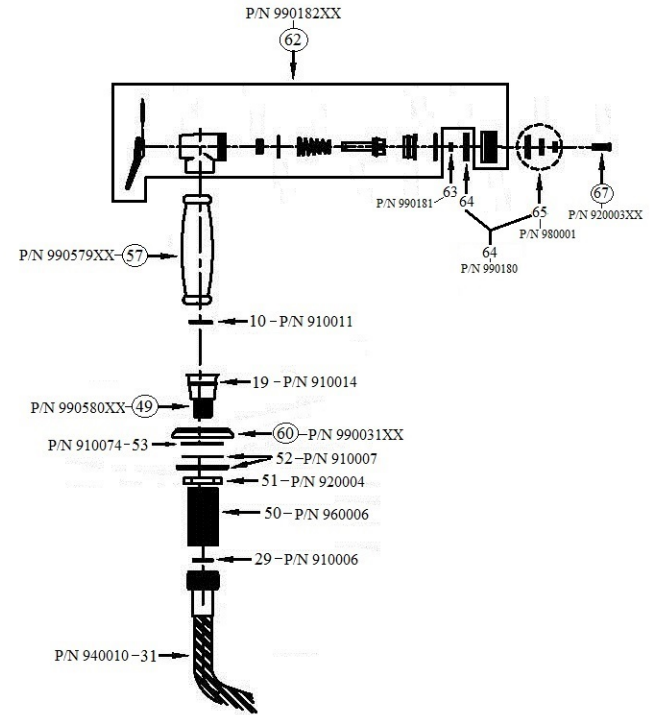

Technical Information

- IAPMO: NSF/ANSI 61, NSF/ANSI 372 & ASME A112.18.1/CSA B125.1 Certified.
- New Style Metal Handles.
- Maximum Flow Rate is 1.2 GPM With New Low Flow Restrictor.
- Ceramic Cartridge.
- Main Faucet Body Requires 1 3/8" Hole Drilling.
- Hand Spray Requires 1 1/4" Hole Drilling.
- Available finishes are French Weathered Brass(**47**), Polished Chrome(**48**), Polished Brass(**55**), Polished Nickel(**56**) and Weathered Brass(**70**).
- Please See Cleaning Instructions: <http://herbeau.com/CleaningAll.pdf> For Finish Care and Maintenance Information.

Part#	Description
01	Lille Metal Handle
02	Rubber O-Ring
03	Escutcheon
04	Lille Spout-EcoBrass
05	Lille Handle Base
06	Flat Rubber Washer
07	Nylon Split Clip
08	Rubber Horse Shoe Washer
09	Locking Collar
10	Rubber O-Ring
11	Aerator Washer
12	Aerator Filter
13	Aerator Cover
14	Central Body Lille
15	Rubber O-Ring
16	Splined Insert
17	Rubber O-Ring
18	12" X 3/8" Flexible Supply Hose With O-Ring
18	Optional 30" X 3/8" Flexible Supply Hose With O-Ring
19	Rubber O-Ring
20	Threaded Stem
21	PVC Tube
22	Large Metal Horse Shoe Washer
23	Washer
24	Brass Mounting Nut
25	Round Brass Connector
26	Threaded Main Supply Line

Please follow example when ordering parts for 'Lille' Single Hole Mixer

- To order part #01 – Lille Metal Handle
 - 950006 xx
- Please substitute finish number needed in place of xx.

Herbeau®
L'Art du Sanitaire depuis 1857

4213 - 'Lille' Single Hole Kitchen Mixer with Hand Spray

4213 - 'Lille' Single Hole Kitchen Mixer with Hand Spray

*P/N = PART NUMBER

○ = FINISHED PARTS
XX = TWO DIGIT FINISH CODE