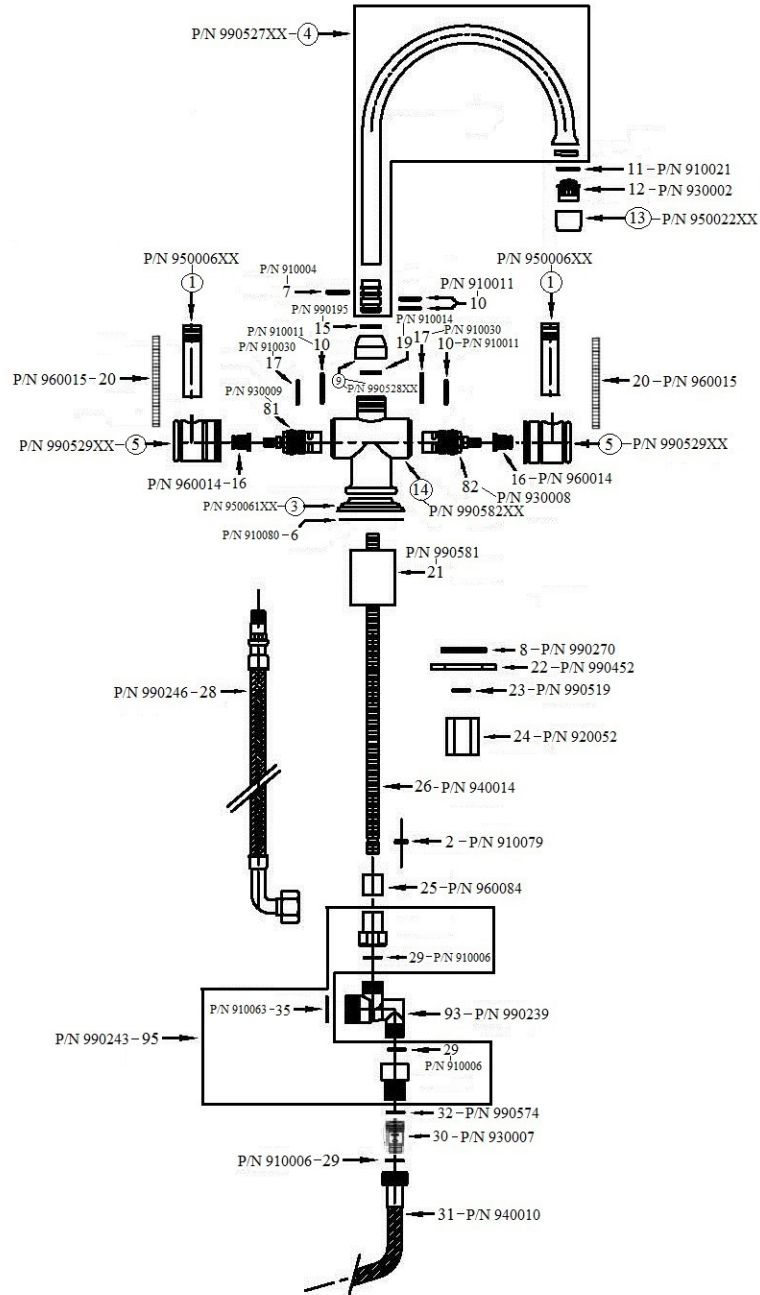

Technical Information

- IAPMO: NSF/ANSI 61, NSF/ANSI 372 & ASME A112.18.1/CSA B125.1 Certified.
- New Style Metal Handles.
- Maximum Flow Rate is 1.2 GPM With New Low Flow Restrictor.
- Ceramic Cartridge.
- Main Faucet Body Requires 1 3/8" Hole Drilling.
- Hand Spray Requires 1 1/4" Hole Drilling.
- Available finishes are French Weathered Brass(**47**), Polished Chrome(**48**), Polished Brass(**55**), Polished Nickel(**56**) and Weathered Brass(**70**).
- Please See Cleaning Instructions: <http://herbeau.com/CleaningAll.pdf> For Finish Care and Maintenance Information.

Part#	Description
01	Lille Metal Handle
02	Rubber O-Ring
03	Escutcheon
04	Lille Spout-EcoBrass
05	Lille Handle Base
06	Flat Rubber Washer
07	Nylon Split Clip
08	Rubber Horse Shoe Washer
09	Locking Collar
10	Rubber O-Ring
11	Aerator Washer
12	Aerator Filter
13	Aerator Cover
14	Central Body Lille
15	Rubber O-Ring
16	Splined Insert
17	Rubber O-Ring
18	12" X 3/8" Flexible Supply Hose With O-Ring
18	Optional 30" X 3/8" Flexible Supply Hose With O-Ring
19	Rubber O-Ring
20	Threaded Stem
21	PVC Tube
22	Large Metal Horse Shoe Washer
23	Washer
24	Brass Mounting Nut
25	Round Brass Connector
26	Threaded Main Supply Line

Please follow example when ordering parts for 'Lille' Single Hole Mixer

- To order part #01 – Lille Metal Handle
 - 950006 xx
- Please substitute finish number needed in place of xx.

Herbeau®
L'Art du Sanitaire depuis 1857

4213 - 'Lille' Single Hole Kitchen Mixer with Hand Spray

4213 - 'Lille' Single Hole Kitchen Mixer with Hand Spray

*P/N = PART NUMBER

○ = FINISHED PARTS
XX = TWO DIGIT FINISH CODE