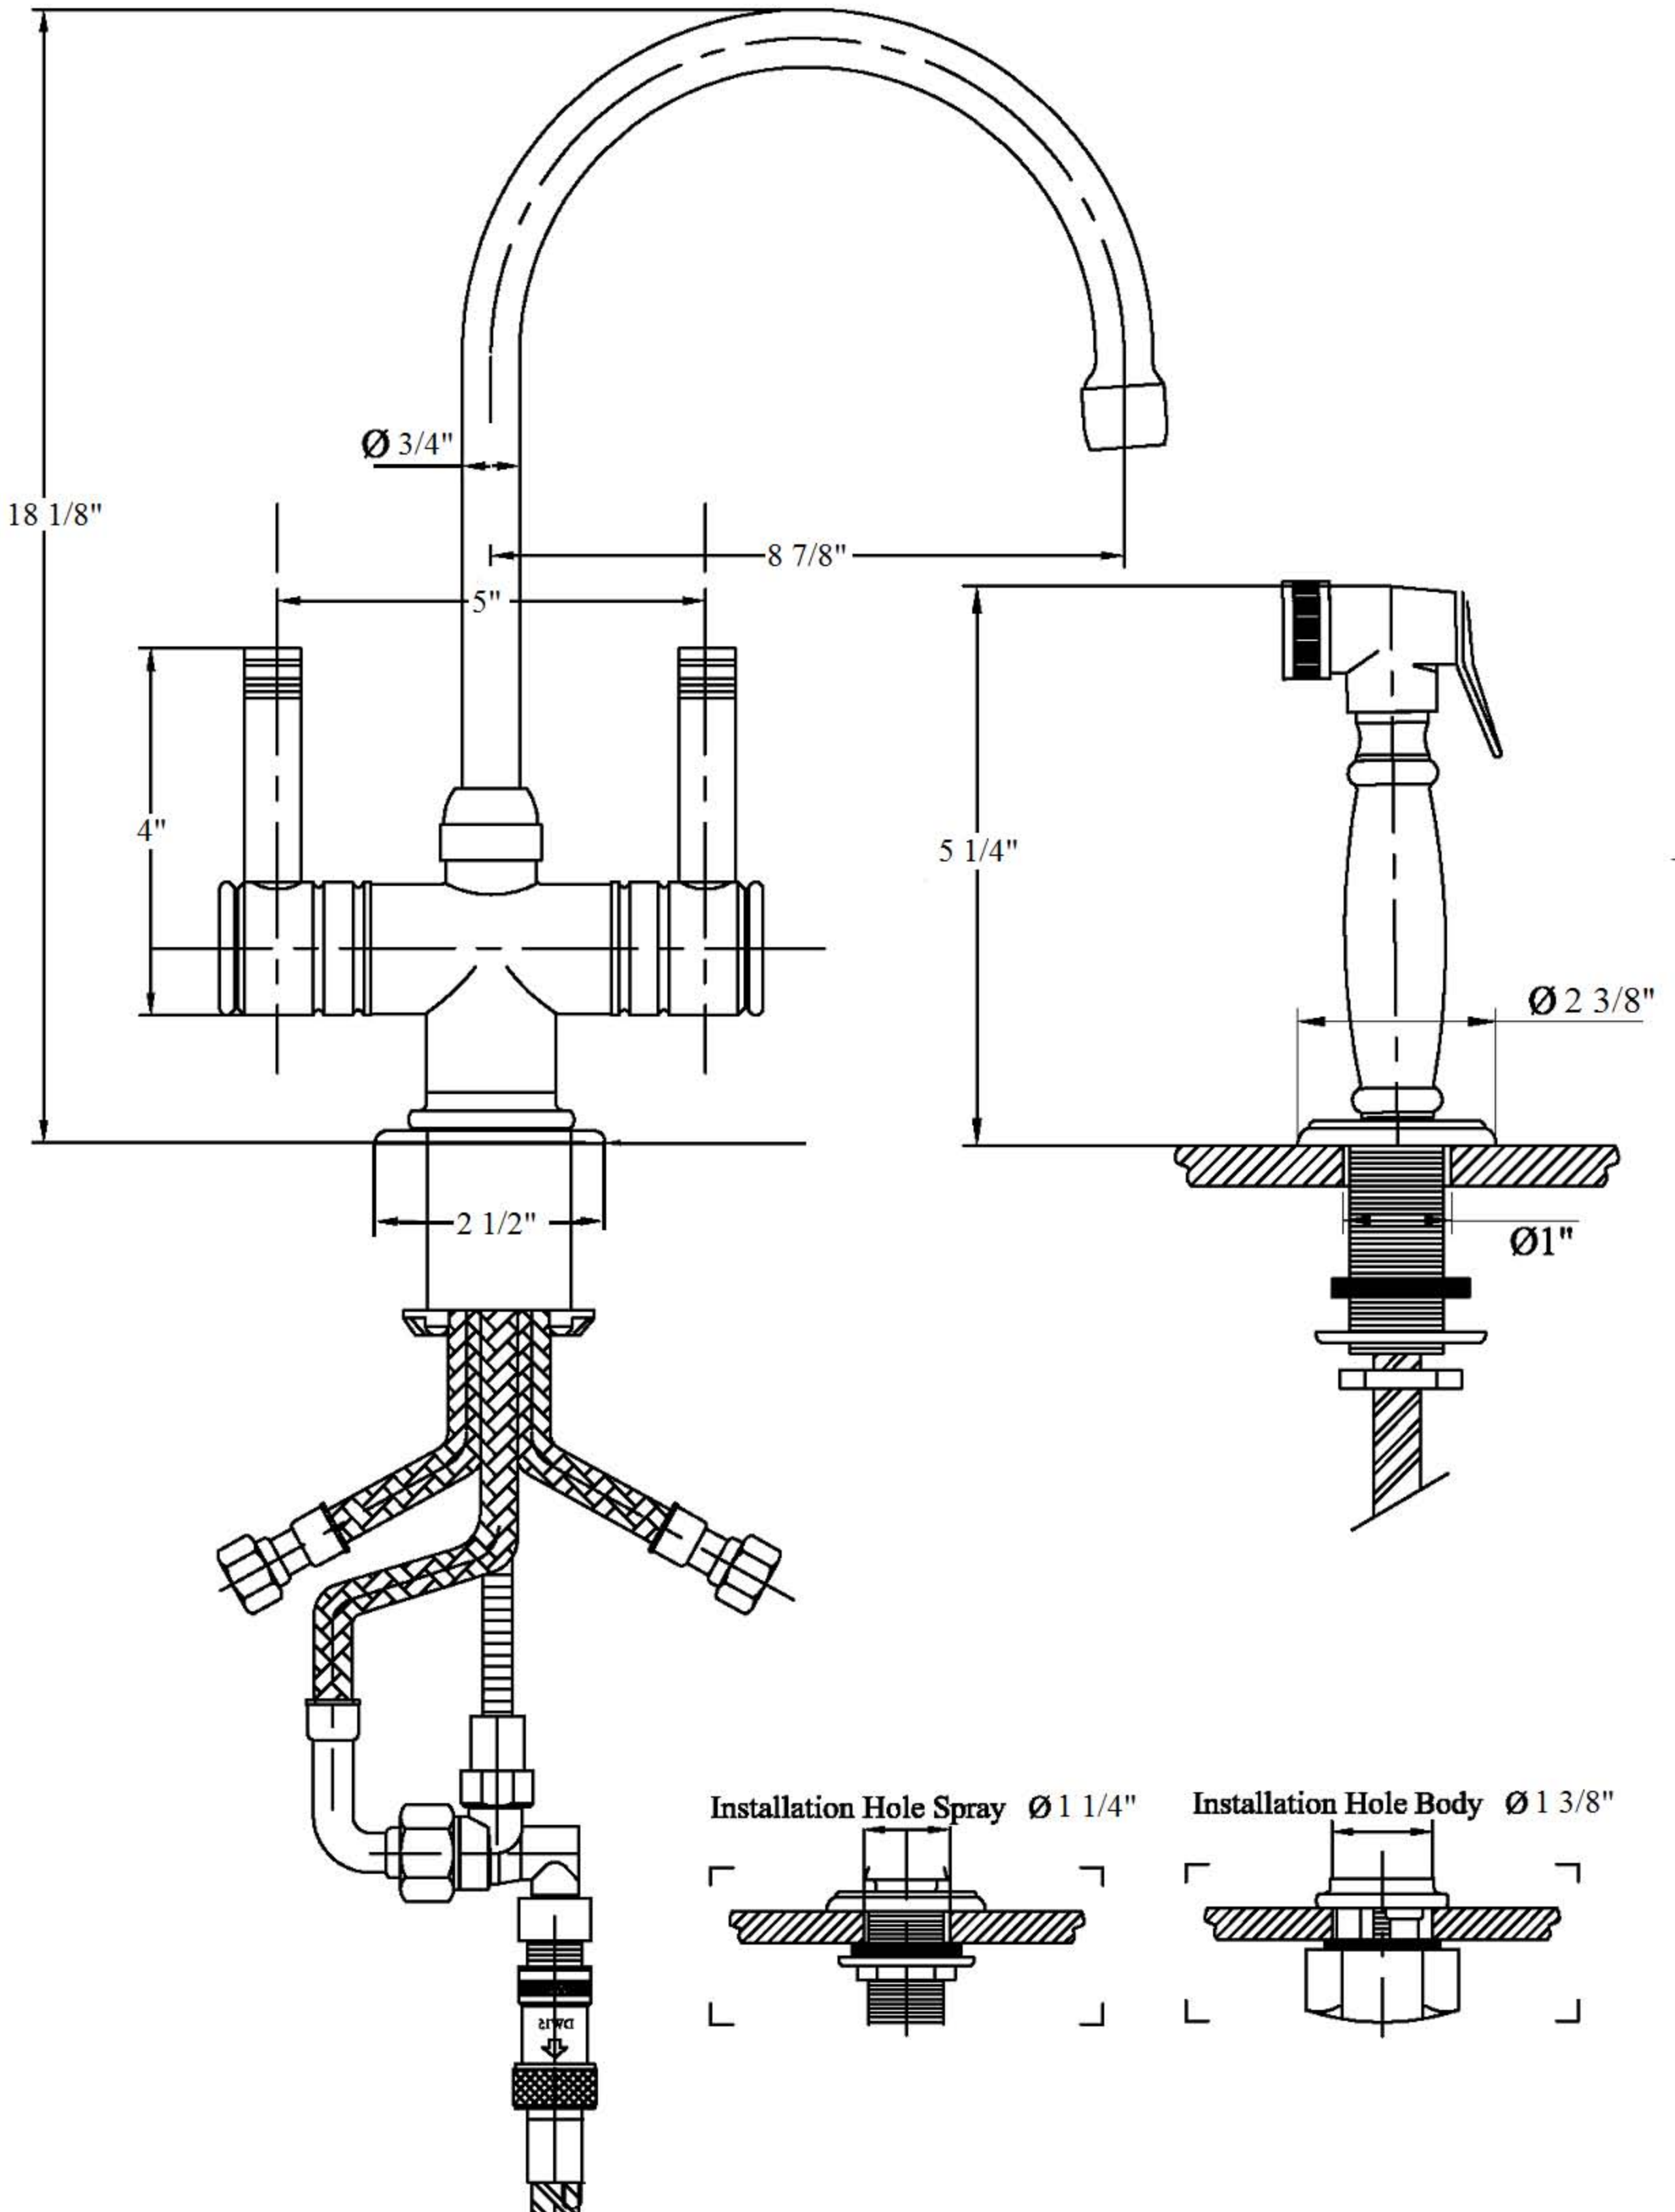

4213 - 'Lille' Single Hole Kitchen Mixer with Hand Spray