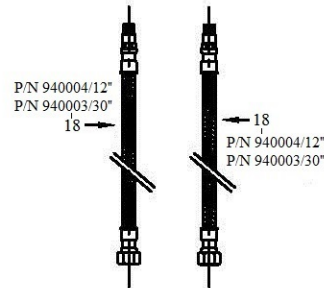

Technical Information

- IAPMO: NSF/ANSI 61, NSF/ANSI 372 & ASME A112.18.1/CSA B125.1 Certified.
- New Style Metal Handles.
- Maximum Flow Rate is 1.2 GPM With New Low Flow Restrictor.
- Ceramic Cartridge.
- Main Faucet Body Requires 1 3/8" Hole Drilling.
- Hand Spray Requires 1 1/4" Hole Drilling.
- Available finishes are French Weathered Brass(**47**), Polished Chrome(**48**), Polished Brass(**55**), Polished Nickel(**56**) and Weathered Brass(**70**).
- Please See Cleaning Instructions: <http://herbeau.com/CleaningAll.pdf> For Finish Care and Maintenance Information.

Part#	Description
01	Lille Metal Handle
02	Rubber O-Ring
03	Escutcheon
04	Lille Spout-EcoBrass
05	Lille Handle Base
06	Flat Rubber Washer
07	Nylon Split Clip
08	Rubber Horse Shoe Washer
09	Locking Collar
10	Rubber O-Ring
11	Aerator Washer
12	Aerator Filter
13	Aerator Cover
14	Central Body Lille
15	Rubber O-Ring
16	Splined Insert
17	Rubber O-Ring
18	12" X 3/8" Flexible Supply Hose With O-Ring
18	Optional 30" X 3/8" Flexible Supply Hose With O-Ring
19	Rubber O-Ring
20	Threaded Stem
21	PVC Tube
22	Large Metal Horse Shoe Washer
23	Washer
24	Brass Mounting Nut
25	Round Brass Connector
26	Threaded Main Supply Line

Please follow example when ordering parts for 'Lille' Single Hole Mixer

- To order part #01 – Lille Metal Handle
 - 950006 xx
- Please substitute finish number needed in place of xx.

Herbeau®
L'Art du Sanitaire depuis 1857

4213 - 'Lille' Single Hole Kitchen Mixer with Hand Spray

4213 - 'Lille' Single Hole Kitchen Mixer with Hand Spray

*P/N = PART NUMBER

○ = FINISHED PARTS
XX = TWO DIGIT FINISH CODE