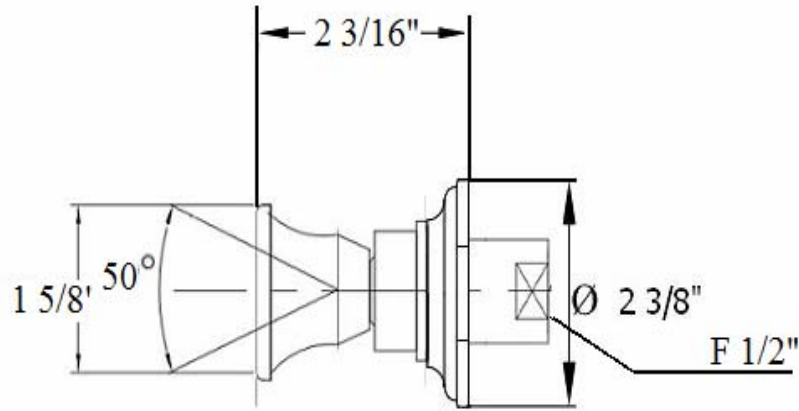

## Technical Information

- 1/2" Female Connection.
- Maximum Flow Rate is 1.2 GPM With Low Flow Restrictor.
- Available finishes are French Weathered Brass(47), Polished Chrome(48), SoliBrass(49), Lacquered Matte Black Nickel(50), Polished Brass(55), Polished Nickel(56), Brushed Nickel(57), Satin Nickel(60), Antique Lacquered Brass(68), Weathered Brass(70) and Lacquered Polished Black Nickel(71).
- Please see cleaning instructions: <http://herbeau.com/CleaningAll.pdf> For Finish Care and Maintenance Information.

## Part#

01  
04  
05  
06  
07  
08