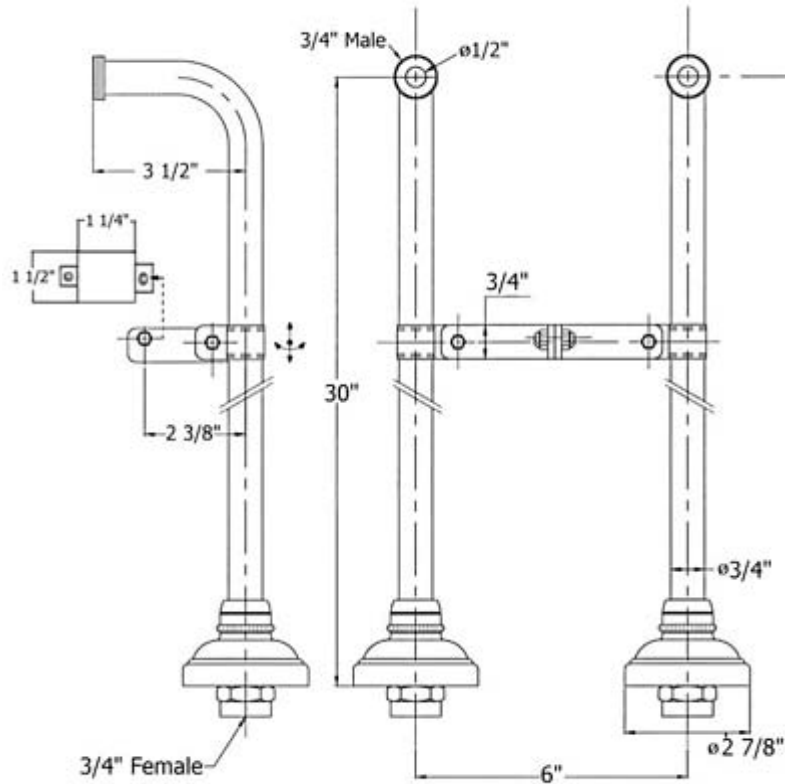

## 1 1/4" id Universal Bracket

# 2901 – 'Pompadour' Free Standing Adduction Pipes

Part #	Description
01	Brass Adduction Pipe
02	Finished Brass Nut
03	Floor Escutcheon
04	Adduction Pipe Bracket
05	Complete 'T' Assembly
06	Finished Nut
07	Threaded stem
08	1 1/4" Universal Bracket
09	Threaded Stem
10	Fiber Washer
11	Adduction Pipe Bracket Gasket
12	Brass Adapter Assembly

## Technical Information

- 3/4" female floor connection
- Includes 'T' bracket and 1 1/4" universal bracket to stabilize adduction
- Herbeau prefers this item to be ordered together with Item #2236 if drain from another manufacturer is used.
- Available finishes are Polished Chrome(48), SoliBrass(49), Polished Brass(55), Polished Nickel(56), Brushed Nickel(57), Satin Nickel(60), Weathered Brass(70)
- Please see cleaning instructions for finish care and maintenance information.

Please follow example when ordering parts for 'Royale' Adduction Pipes.

To order part#10 – **Fiber Washer**

○ 9290110xx

- Please substitute finish number needed in place of xx.
- To order a part that is not finished use 00