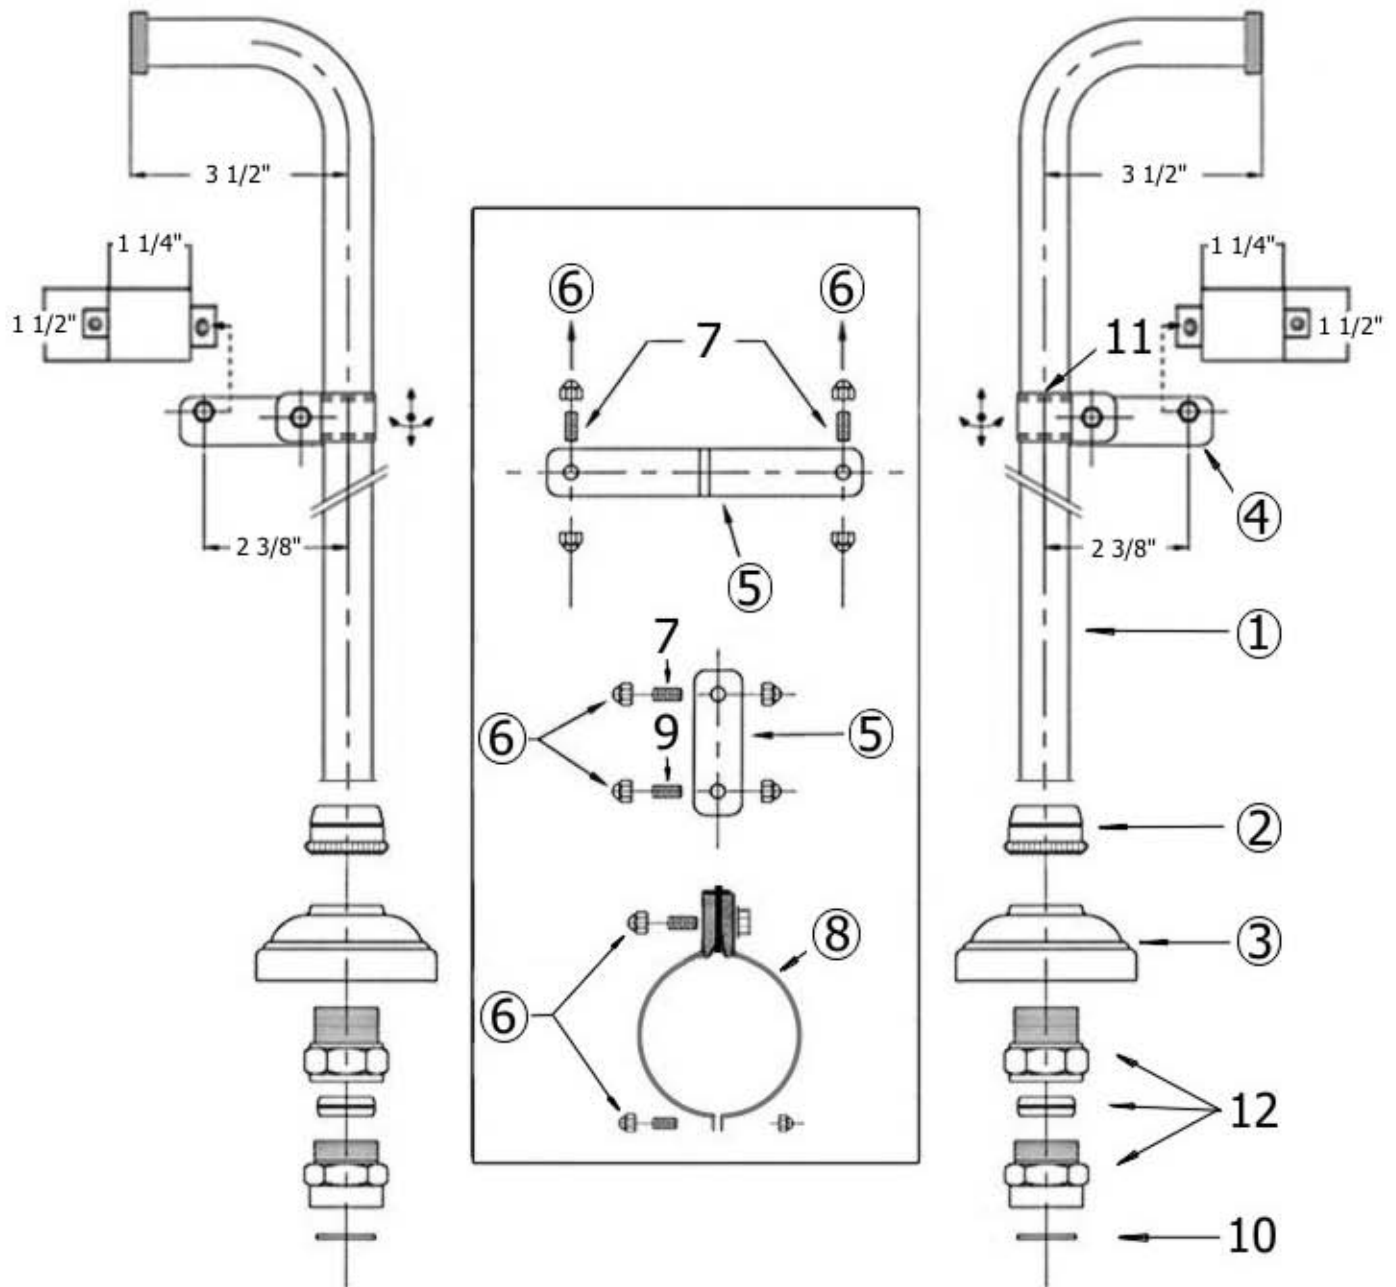

2901 - 'Pompadour' Free Standing Adduction Pipes

○ - Finished Pieces