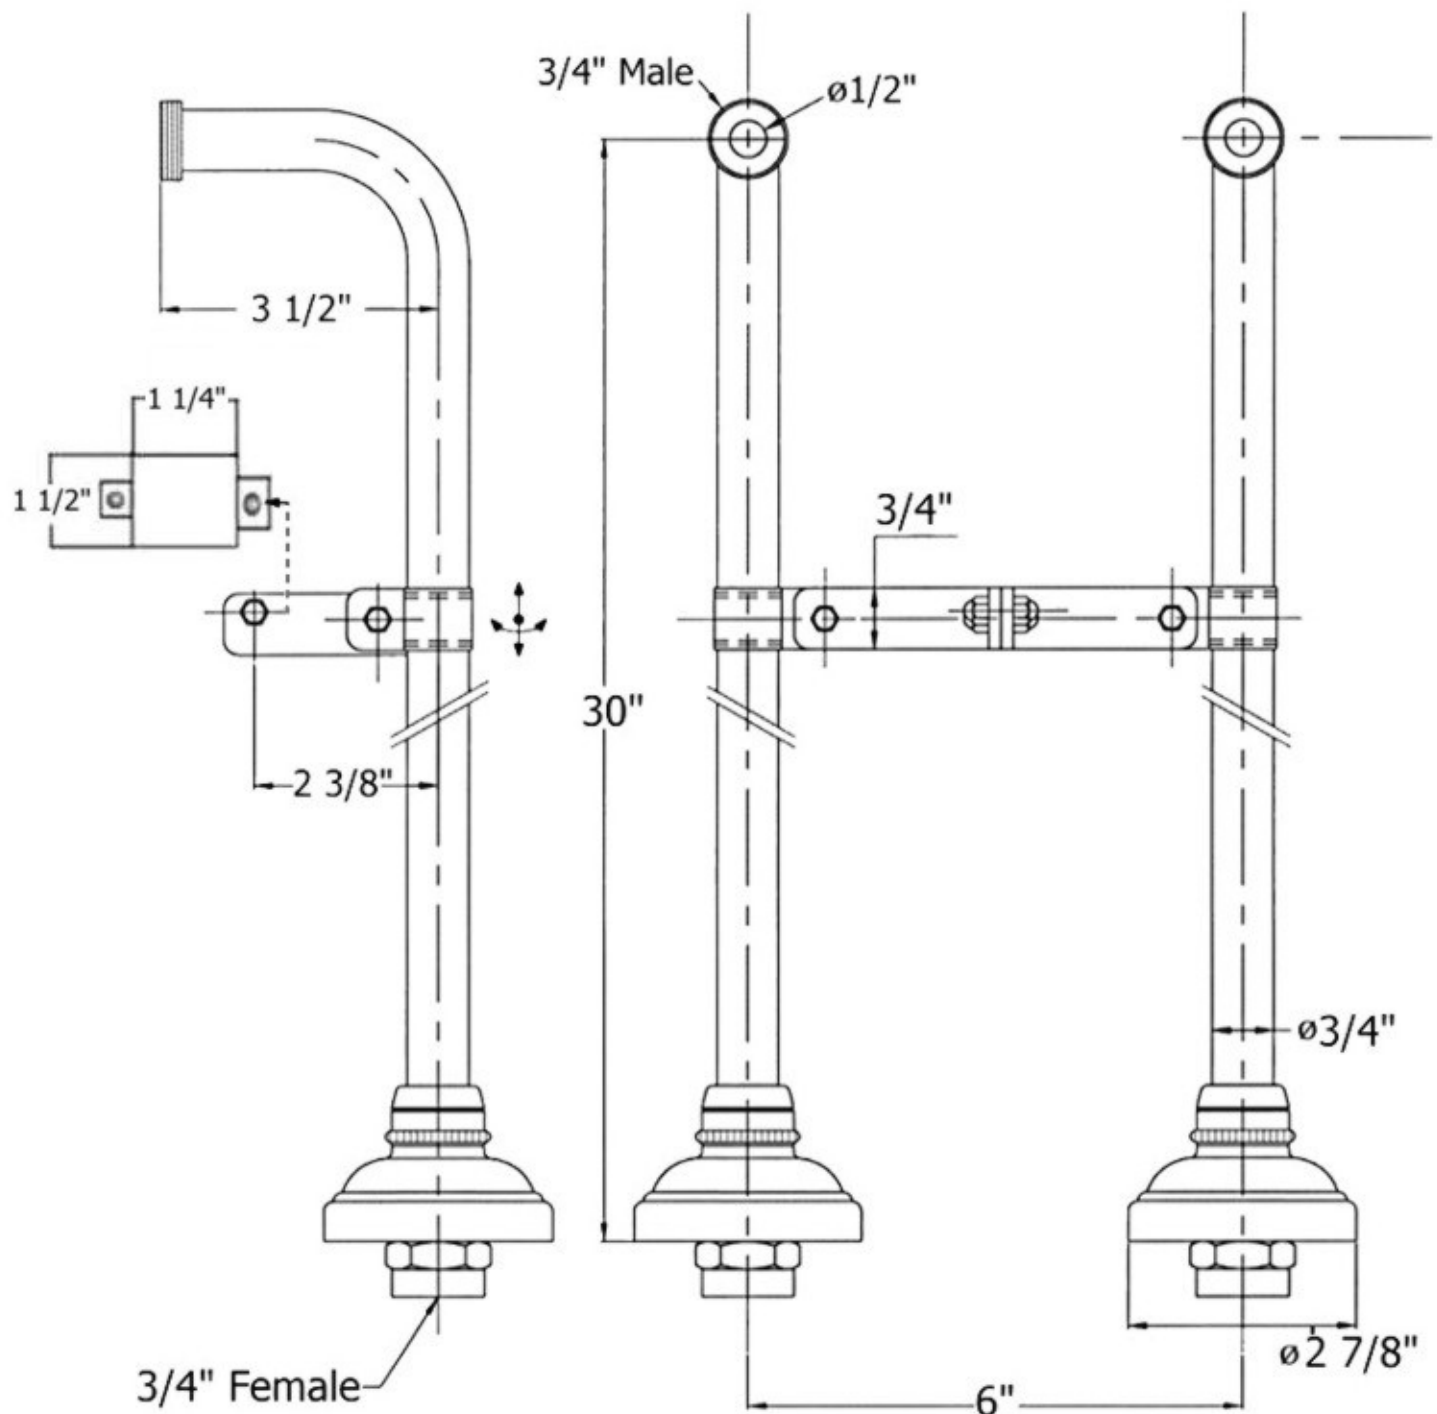

# 2901 - 'Pompadour' Free Standing Adduction Pipes

## 1 1/4" id Universal Bracket

# 2901 – 'Pompadour' Free Standing Adduction Pipes

Part #	Description
01	Brass Adduction Pipe
02	Finished Brass Nut
03	Floor Escutcheon
04	Adduction Pipe Bracket
05	Complete 'T' Assembly
06	Finished Nut
07	Threaded stem
08	1 1/4" Universal Bracket
09	Threaded Stem
10	Fiber Washer
11	Adduction Pipe Bracket Gasket
12	Brass Adapter Assembly

## Technical Information

- 3/4" female floor connection
- Includes 'T' bracket and 1 1/4" universal bracket to stabilize adduction
- Herbeau prefers this item to be ordered together with Item #2236 if drain from another manufacturer is used.
- Available finishes are Polished Chrome(48), SoliBrass(49), Polished Brass(55), Polished Nickel(56), Brushed Nickel(57), Satin Nickel(60), Weathered Brass(70)
- Please see cleaning instructions for finish care and maintenance information.