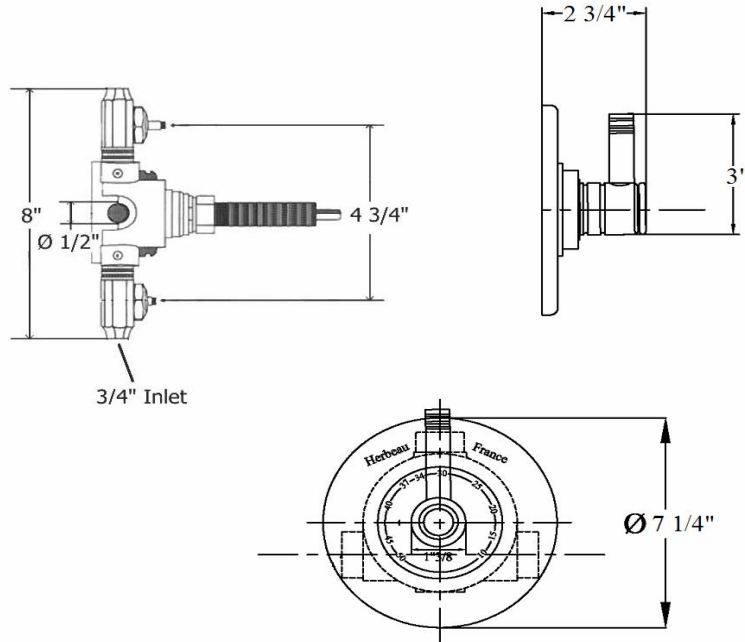

# 2839 – 'Lille' 1/2" Thermostatic Valve & Trim

## Technical Information

- Two 3/4" Female Inlets.
- Two 1/2" Female Outlets.
- Controls Temperature Only.
- Available finishes are French Weathered Brass(47), Polished Chrome(48), SoliBrass(49), Lacquered Matte Black Nickel(50), Old Gold(52), Old Silver(53), Polished Brass(55), Polished Nickel(56), Brushed Nickel(57), Satin Nickel(60), Antique Lacquered Copper(67), Antique Lacquered Brass(68), Weathered Brass(70), Lacquered Polished Black Nickel(71) and Lacquered Polished Copper(80).
- Please See Cleaning Instructions: <http://herbeau.com/CleaningAll.pdf> For Finish Care and Maintenance Information.

## Description

Part#	Description
	<u>TRIM</u>
01	Swivel Bushing
02	Finished Dial Plate
03	Finished Cover Plate
04	Black Plastic Scold Stop Plate
05	Trim & Pointer Cap
06	Pointer Cap
07	Splined Insert
08	Threaded Stem
09	Small Lille Handle
10	Lille Handle Base
	<u>ROUGH</u>
01	1/2" Thermostatic Cartridge
02	1/2" Therm Valve Hold Nut
03	Round Tube
04	Square Adapter
03+04	3" Extension Kit or 8" Extension Kit

# 2839 - 'Lille' 1/2" Thermostatic Valve & Trim

\*P/N = PART NUMBER