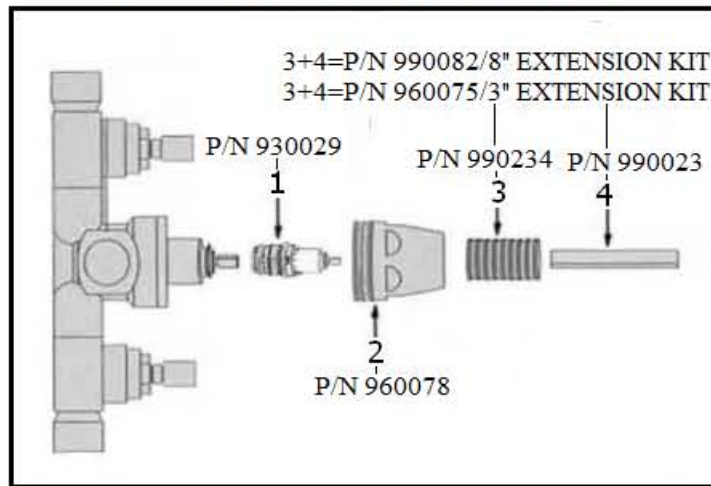

2839 - 'Lille' 1/2" Thermostatic Valve & Trim

*P/N = PART NUMBER

2839(FINISH)-T TRIM ONLY

2839-R ROUGH ONLY

○ = FINISHED PARTS

XX = TWO DIGIT FINISH CODE