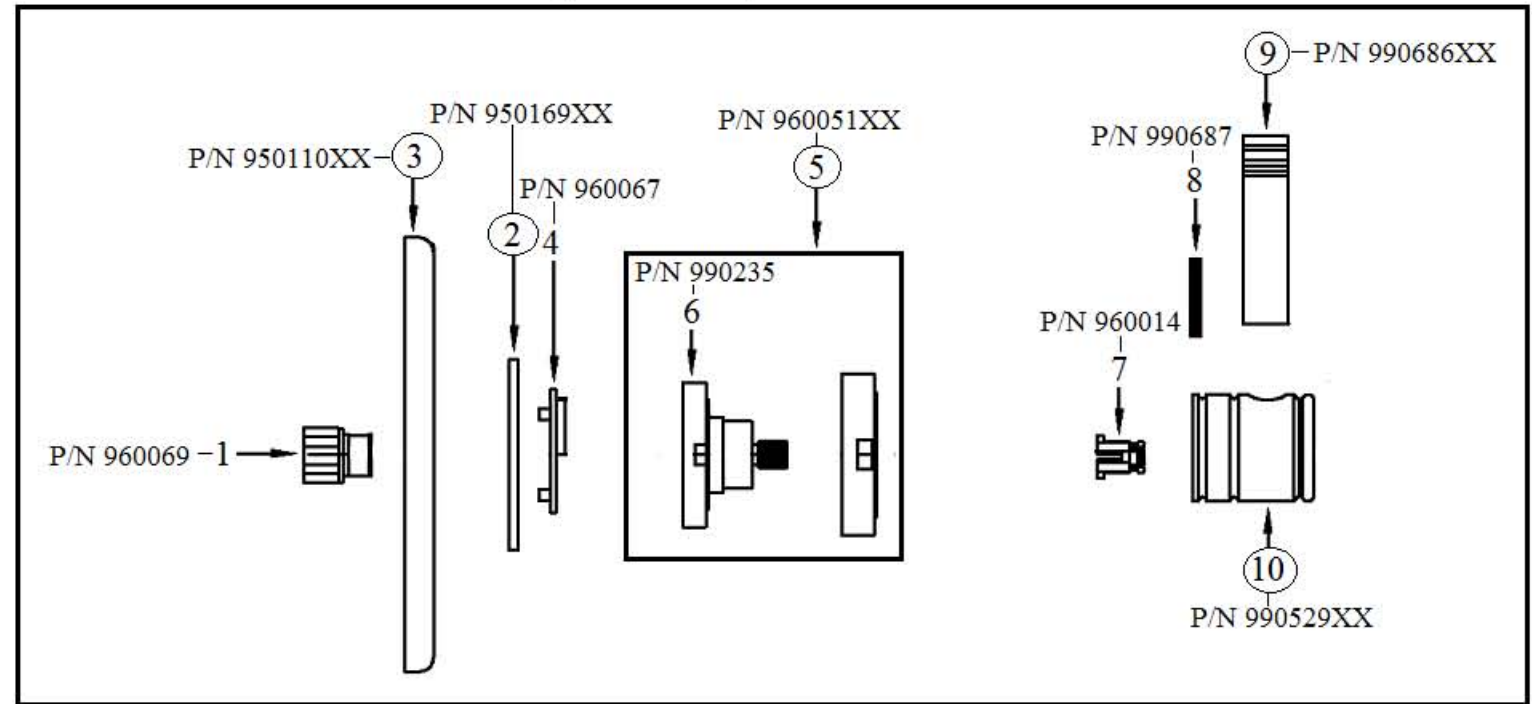

2839 - 'Lille' 1/2" Thermostatic Valve & Trim

*P/N = PART NUMBER

2839(FINISH)-T TRIM ONLY

2839-R ROUGH ONLY

○ = FINISHED PARTS

XX = TWO DIGIT FINISH CODE