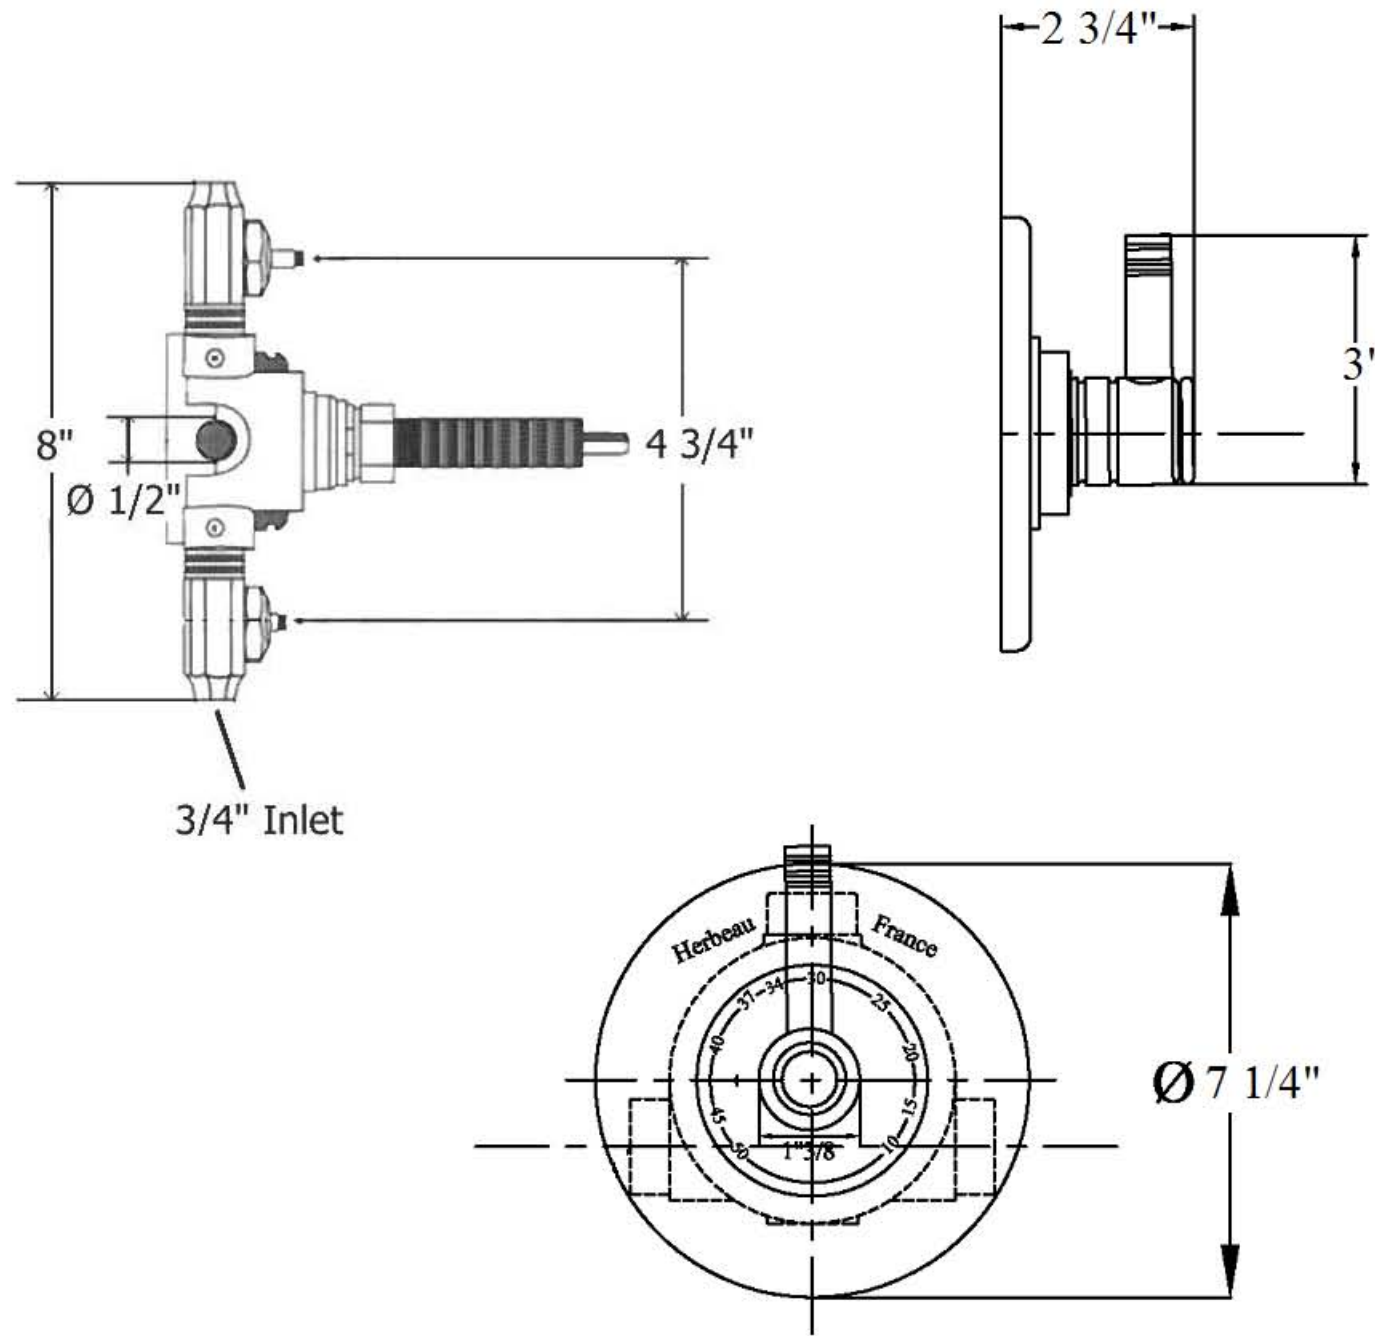

## Description

Part#	Description
	<u>TRIM</u>
01	Swivel Bushing
02	Finished Dial Plate
03	Finished Cover Plate
04	Black Plastic Scold Stop Plate
05	Trim & Pointer Cap
06	Pointer Cap
07	Splined Insert
08	Threaded Stem
09	Small Lille Handle
10	Lille Handle Base
	<u>ROUGH</u>
01	1/2" Thermostatic Cartridge
02	1/2" Therm Valve Hold Nut
03	Round Tube
04	Square Adapter
03+04	3" Extension Kit or 8" Extension Kit

# 2839 - 'Lille' 1/2" Thermostatic Valve & Trim

\*P/N = PART NUMBER