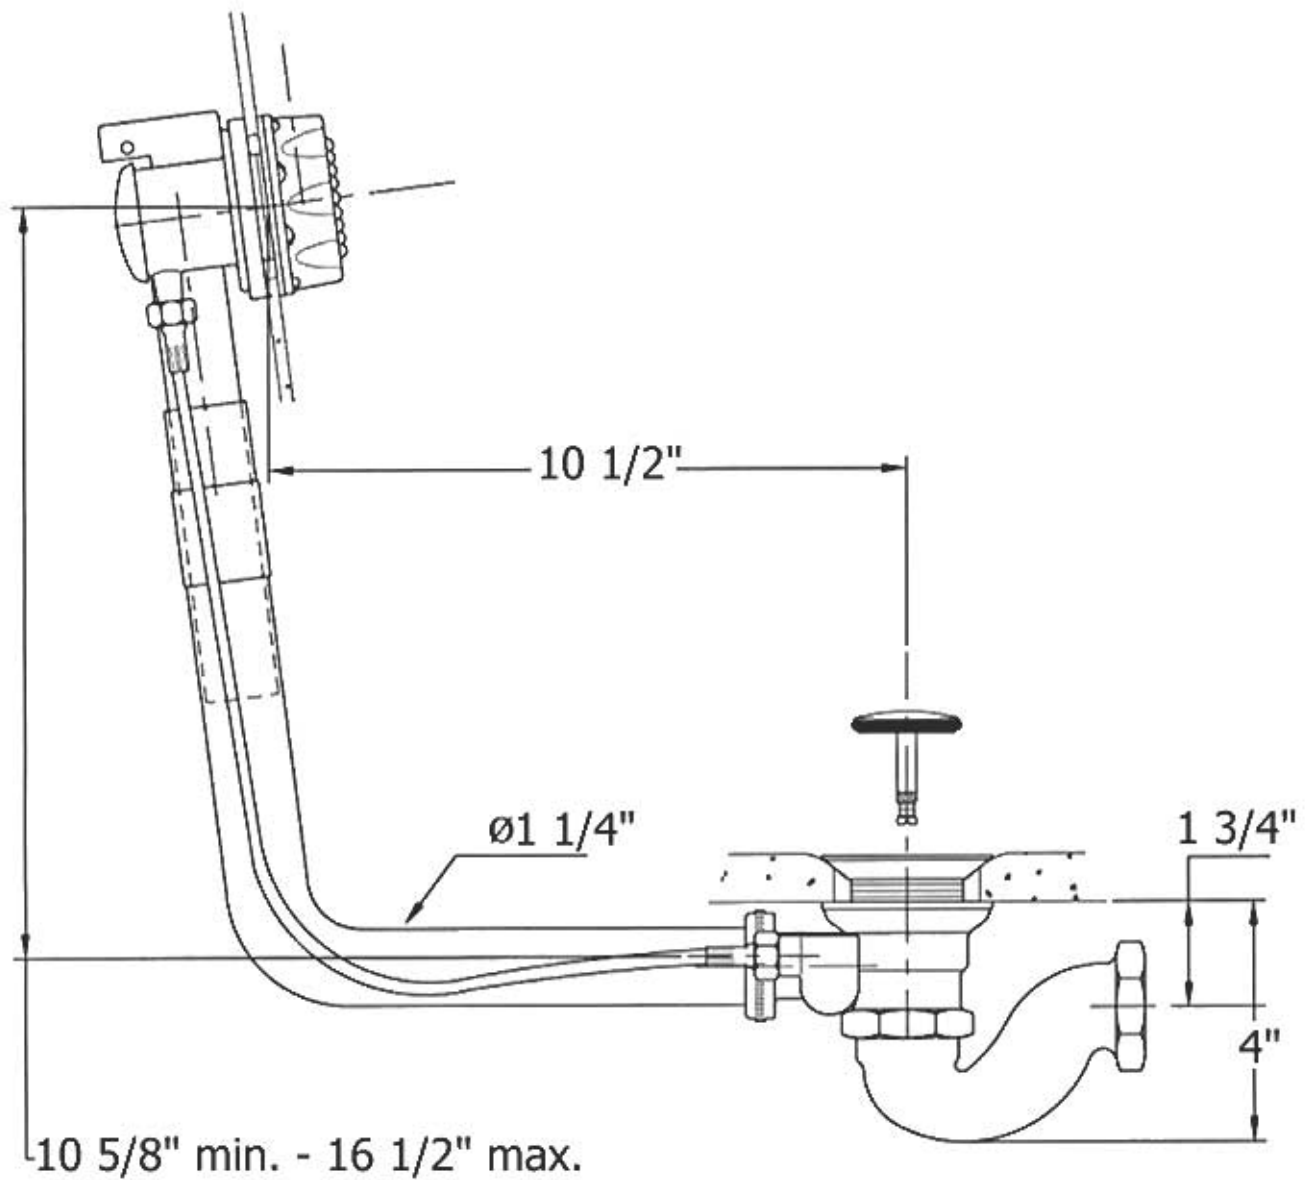

2272 – 'Pompadour' Cable Operated Drain & Overflow

Technical Information

- All external parts finished
- 1 1/2" drain
- Designed for Herbeau tubs
- Available finishes are Polished Chrome(**48**), Solibrass(**49**), Old Gold(**52**), Old Silver(**53**), Polished Brass(**55**), Polished Nickel(**56**), Satin Nickel(**60**), Weathered Brass(**70**)
- Includes 1 1/4" pop-up drain
- Please see cleaning instructions for finish care and maintenance information.

Please follow example when ordering for 'Pompadour' Drain & Overflow.

- To order part#24 – **Cable**
 - 9227224xx
- Please substitute finish number needed in place of **xx**.
- To order a part that is not finished use **00**

Part #	Description
01	Drain Plug
02	Brass Nut
03	Threaded Stem
04	Finished Drain Escutcheon
05	Rubber Washer
06	Rubber Ring
07	Drain Housing
08	Rubber O-ring
09	Fiber Washer
10	Finished Brass Nut
11	Finished Shoe
12	Rubber O-ring
13	Fiber Washer
14	Plastic O-ring
15	Finished Nut
16	Rubber Ring
17	Rubber Ring
18	Finished Ring
19	Set Screw
20	Trim Cover for Overflow
21	Overflow Housing with Bracket & Pipe
22	Rubber Boot
23	'L' Shaped Brass Tube
24	Cable

Herbeau
L'Art du Sanitaire depuis 1857

2272 - 'Pompadour' Cable Operated Drain & Overflow

2272 - 'Pompadour' Cable Operated Drain & Overflow

○ - Finished Pieces