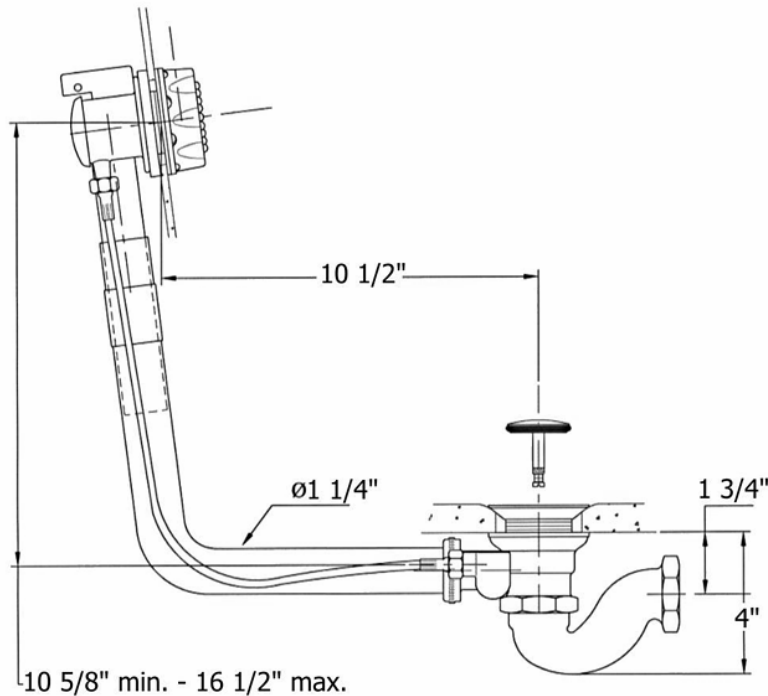

2272 – 'Pompadour' Cable Operated Drain & Overflow

Technical Information

- All external parts finished
- 1 1/2" drain
- Designed for Herbeau tubs
- Available finishes are Polished Chrome(**48**), Solibrass(**49**), Old Gold(**52**), Old Silver(**53**), Polished Brass(**55**), Polished Nickel(**56**), Satin Nickel(**60**), Weathered Brass(**70**)
- Includes 1 1/4" pop-up drain
- Please see cleaning instructions for finish care and maintenance information.

Please follow example when ordering for 'Pompadour' Drain & Overflow.

- To order part#24 – **Cable**
 - 9227224xx
- Please substitute finish number needed in place of **xx**.
- To order a part that is not finished use **00**

Part #	Description
01	Drain Plug
02	Brass Nut
03	Threaded Stem
04	Finished Drain Escutcheon
05	Rubber Washer
06	Rubber Ring
07	Drain Housing
08	Rubber O-ring
09	Fiber Washer
10	Finished Brass Nut
11	Finished Shoe
12	Rubber O-ring
13	Fiber Washer
14	Plastic O-ring
15	Finished Nut
16	Rubber Ring
17	Rubber Ring
18	Finished Ring
19	Set Screw
20	Trim Cover for Overflow
21	Overflow Housing with Bracket & Pipe
22	Rubber Boot
23	'L' Shaped Brass Tube
24	Cable

Herbeau
L'Art du Sanitaire depuis 1857

2272 - 'Pompadour' Cable Operated Drain & Overflow

2272 - 'Pompadour' Cable Operated Drain & Overflow

○ - Finished Pieces