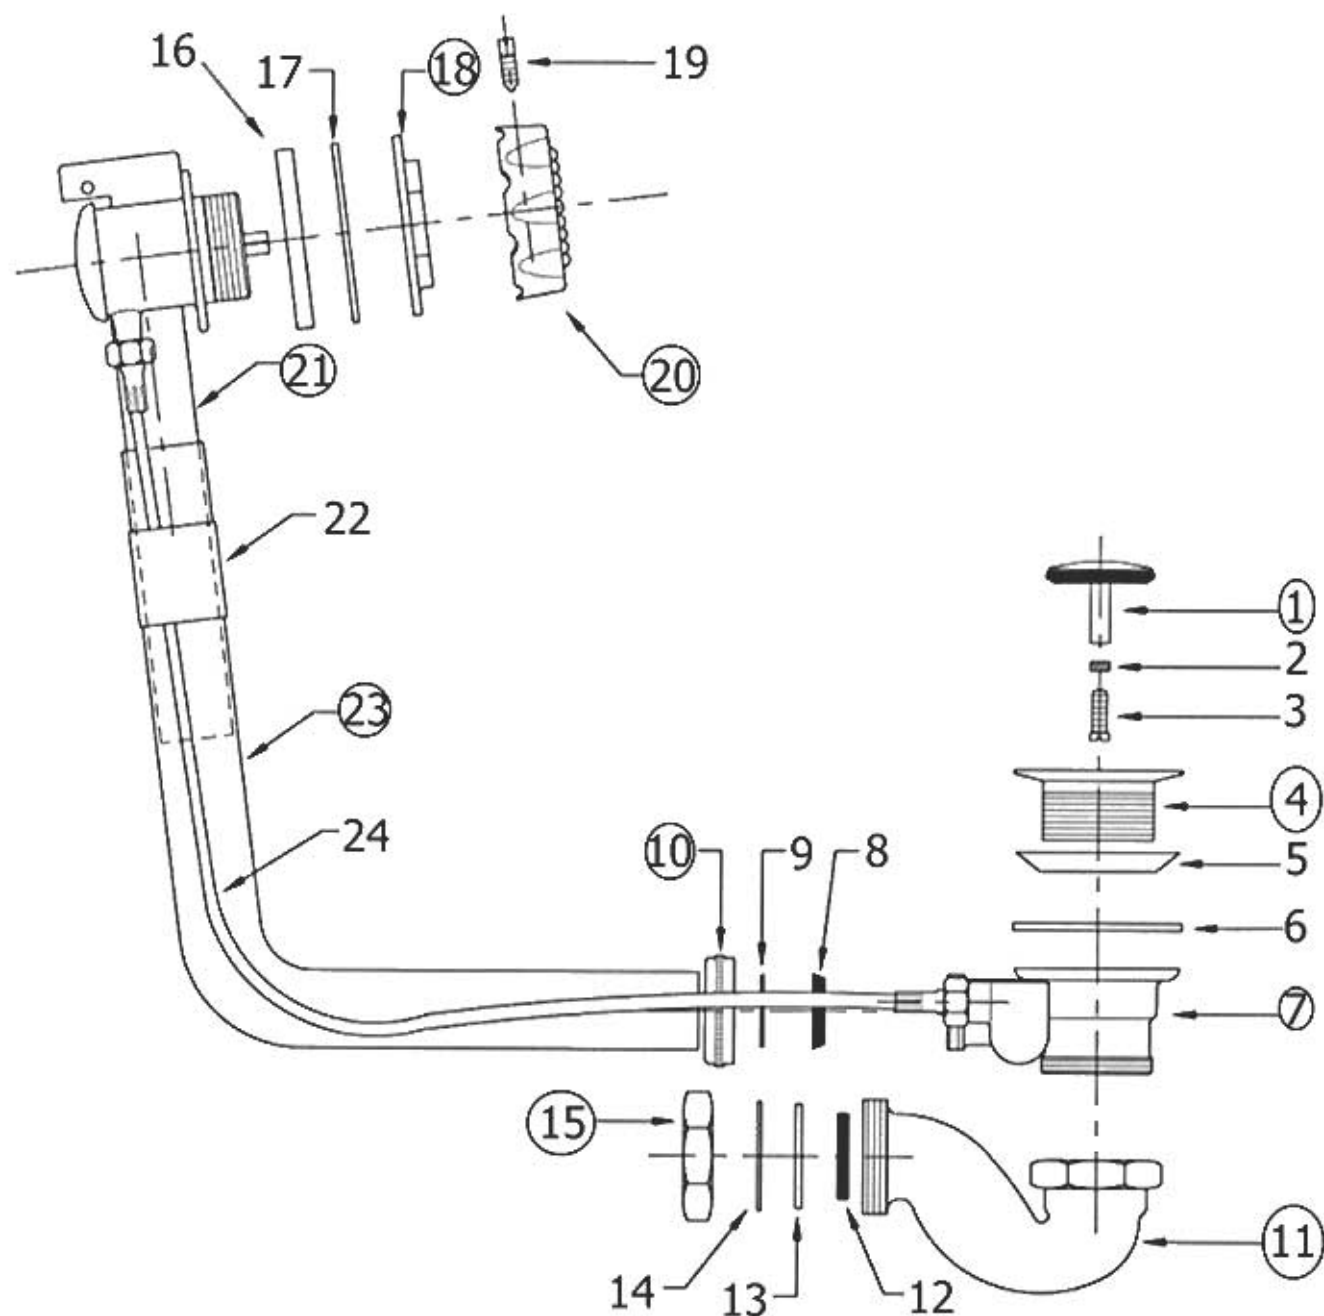

2272 – 'Pompadour' Cable Operated Drain & Overflow

Technical Information

- All external parts finished
- 1 1/2" drain
- Designed for Herbeau tubs
- Available finishes are Polished Chrome(**48**), Solibrass(**49**), Old Gold(**52**), Old Silver(**53**), Polished Brass(**55**), Polished Nickel(**56**), Satin Nickel(**60**), Weathered Brass(**70**)
- Includes 1 1/4" pop-up drain
- Please see cleaning instructions for finish care and maintenance information.

Please follow example when ordering for 'Pompadour' Drain & Overflow.

- To order part#24 – **Cable**
 - 9227224xx
- Please substitute finish number needed in place of **xx**.
- To order a part that is not finished use **00**

Part #	Description
01	Drain Plug
02	Brass Nut
03	Threaded Stem
04	Finished Drain Escutcheon
05	Rubber Washer
06	Rubber Ring
07	Drain Housing
08	Rubber O-ring
09	Fiber Washer
10	Finished Brass Nut
11	Finished Shoe
12	Rubber O-ring
13	Fiber Washer
14	Plastic O-ring
15	Finished Nut
16	Rubber Ring
17	Rubber Ring
18	Finished Ring
19	Set Screw
20	Trim Cover for Overflow
21	Overflow Housing with Bracket & Pipe
22	Rubber Boot
23	'L' Shaped Brass Tube
24	Cable

Herbeau
L'Art du Sanitaire depuis 1857

2272 - 'Pompadour' Cable Operated Drain & Overflow

2272 - 'Pompadour' Cable Operated Drain & Overflow

○ - Finished Pieces