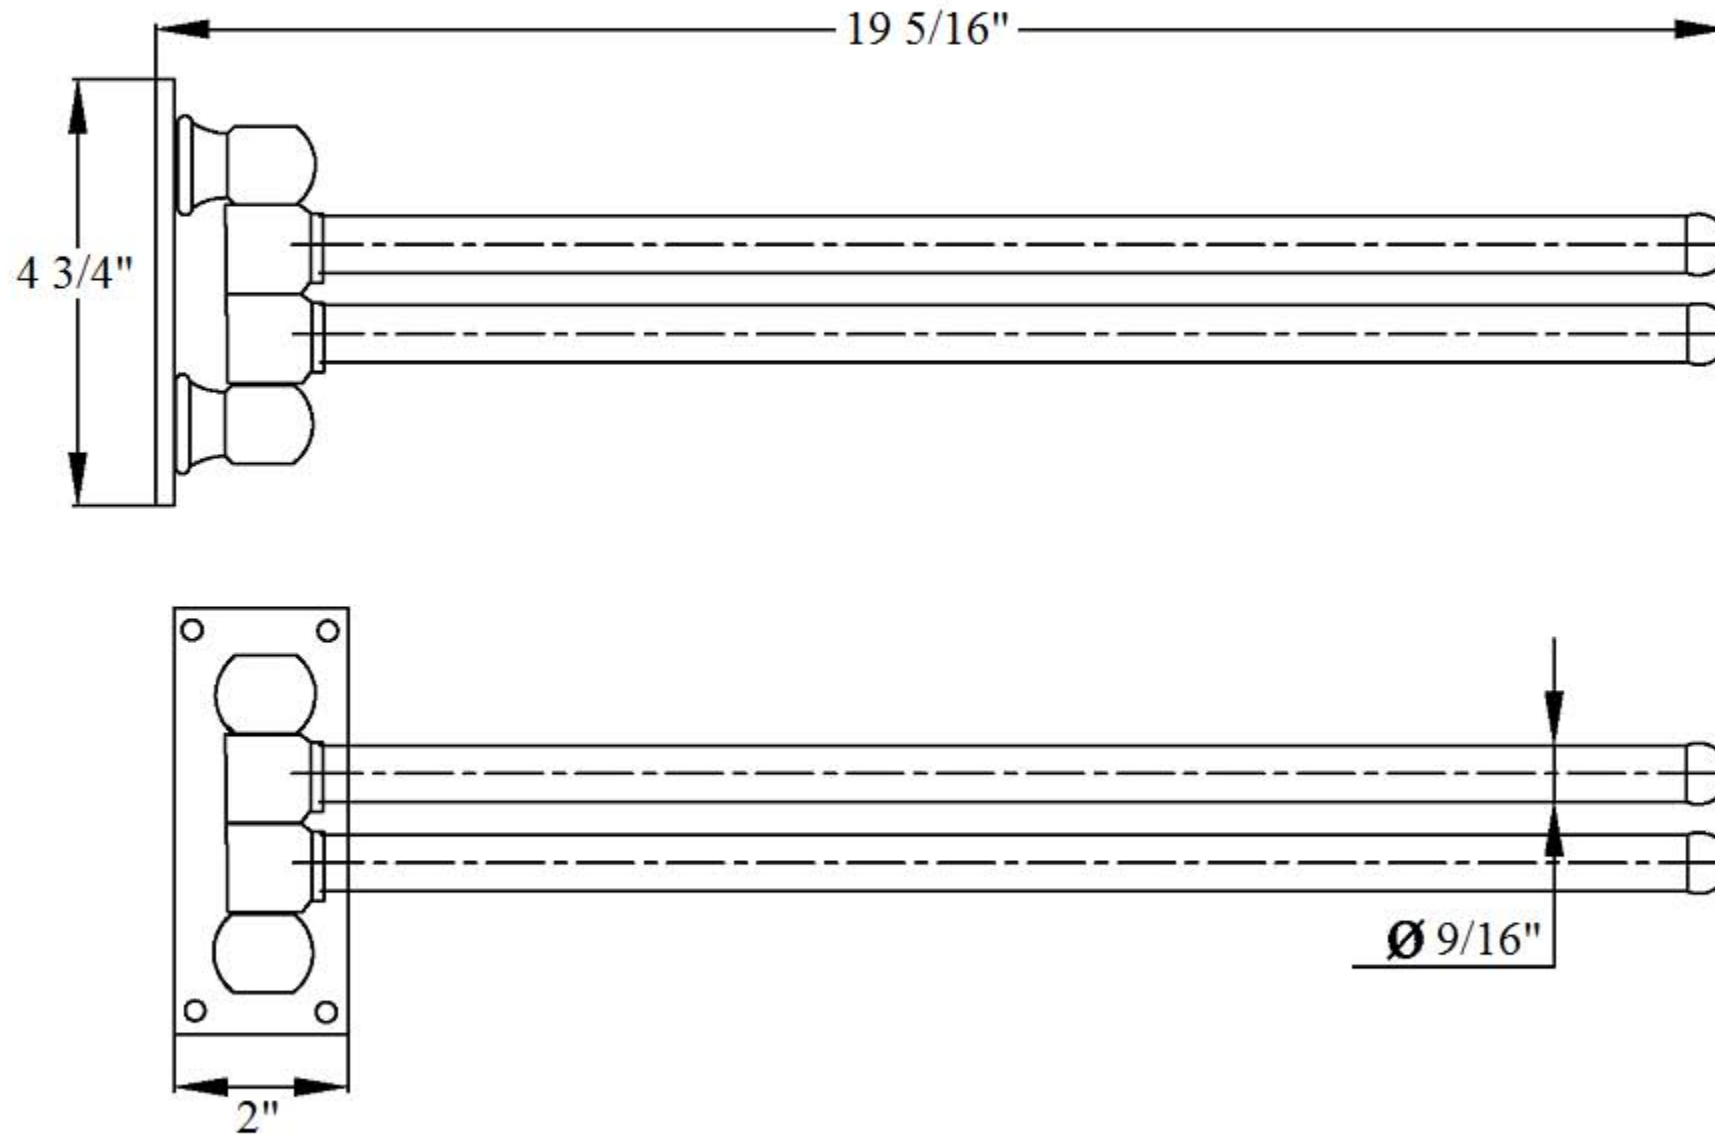

# 1158 – ‘Art Deco’ Double Swivel Towel Bar - 2017

Part #	Description
01	Art Deco Arm 17 3/4"
02	Art Deco Double Support
03	Art Deco End Cap
04	Finished Screw
05	Screw 4 CM
06	Screw Cap
07	Screw M5 X 10

Please follow example when ordering parts for ‘Art Deco’ Towel Bar.

- To order part#01 – Art Deco Arm 17 3/4"
  - 990597xx
- Please substitute finish number needed in place of xx.
- To order a part that is not finished use 00

# 1158 - 'Art Deco' Double Swivel Towel Bar - 2017

# 1158 - 'Art Deco' Double Swivel Towel Bar - 2017

○ = FINISHED PARTS

XX = TWO DIGIT FINISH CODE