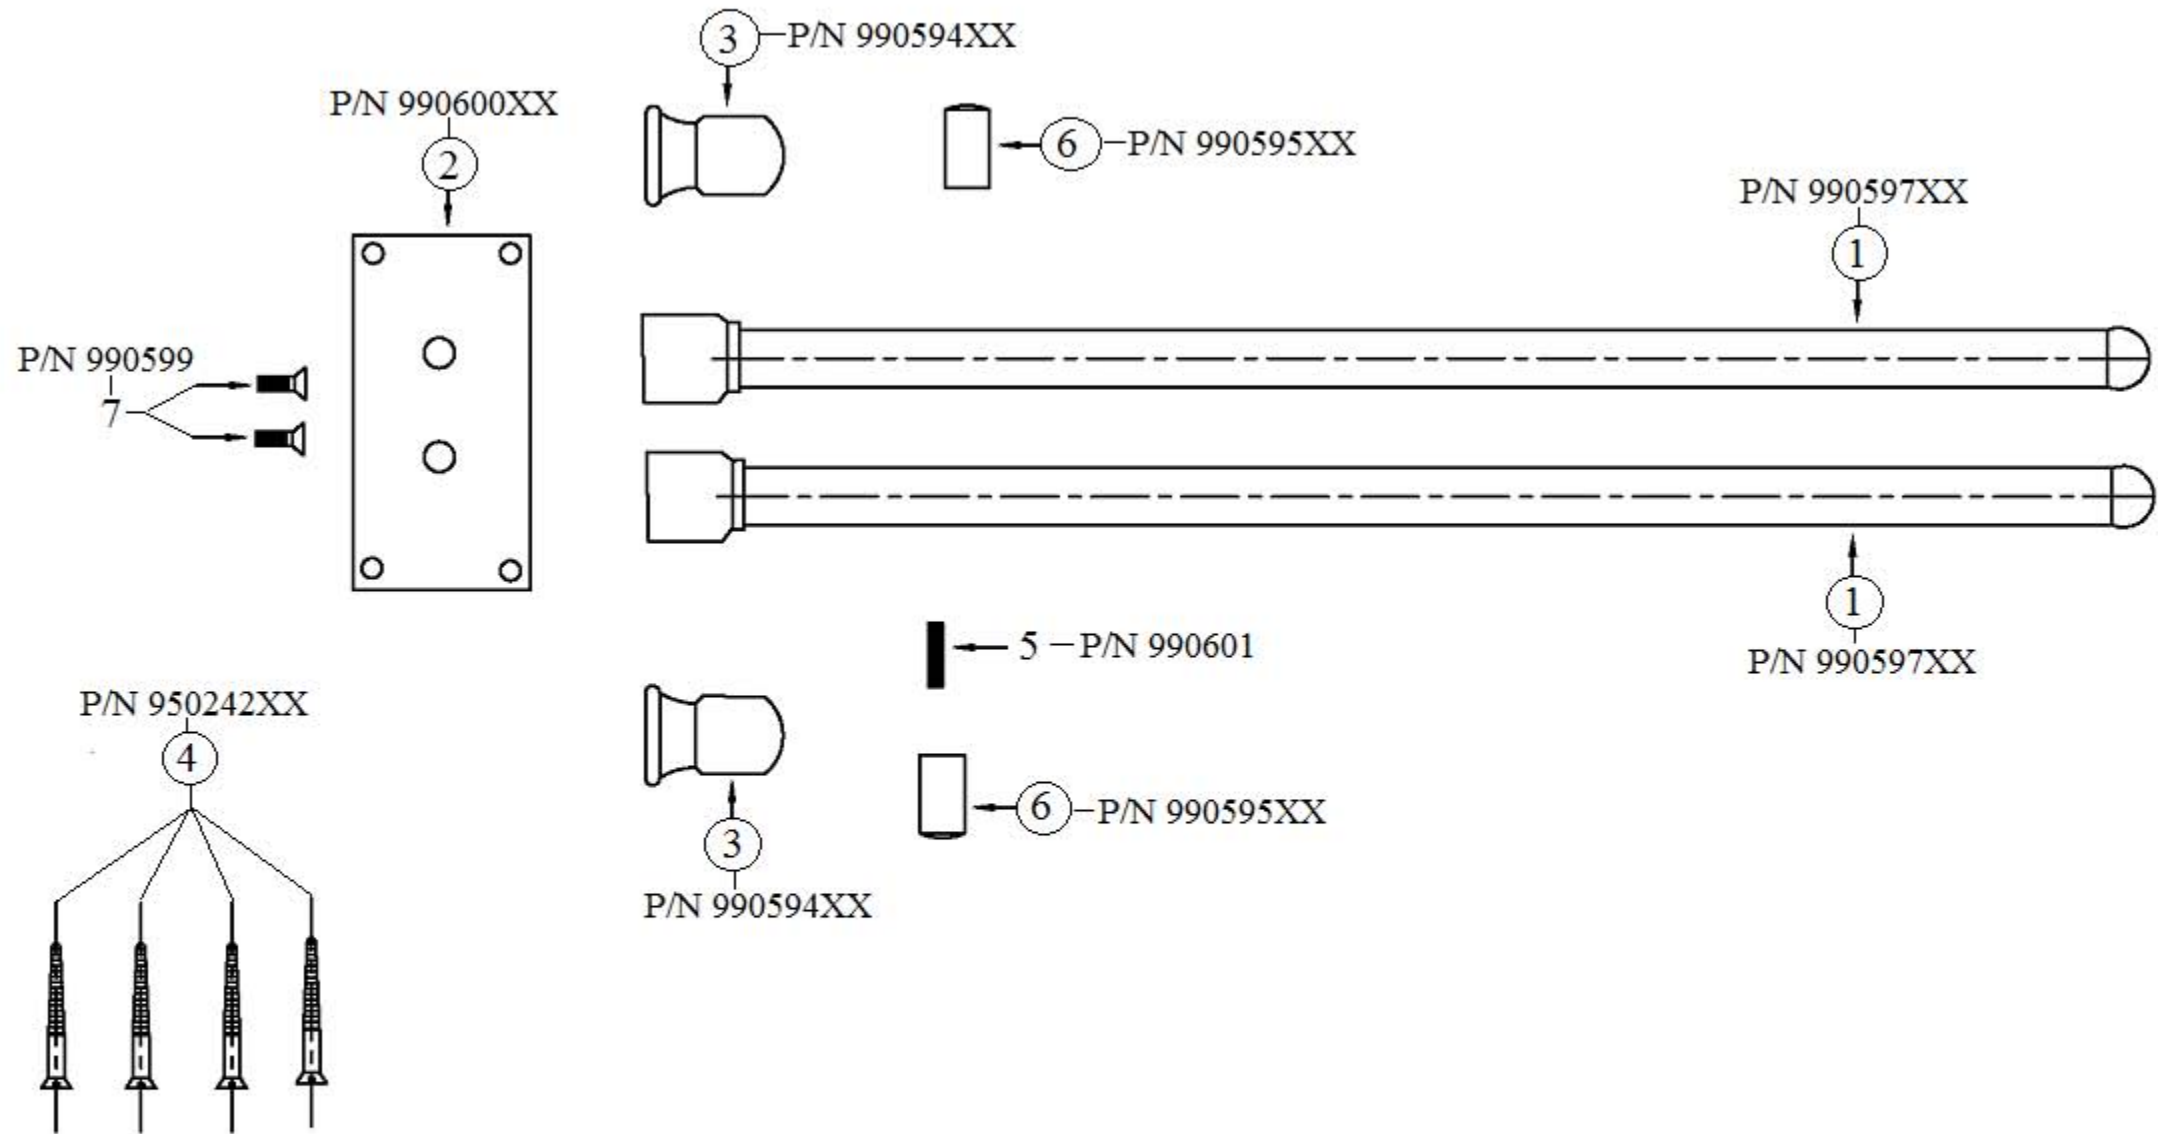

# 1158 – ‘Art Deco’ Double Swivel Towel Bar - 2017

Part #	Description
01	Art Deco Arm 17 3/4"
02	Art Deco Double Support
03	Art Deco End Cap
04	Finished Screw
05	Screw 4 CM
06	Screw Cap
07	Screw M5 X 10

## Technical Information

- Double Swiveling Towel Bars.
- Available Finishes are French Weathered Brass(47), Polished Chrome(48), Solibrass(49), Lacquered Matte Black Nickel(50), Old Gold(52), Old Silver(53), Polished Brass(55), Polished Nickel(56), Brushed Nickel(57), Satin Nickel(60), Antique Lacquered Copper(67), Antique Lacquered Brass(68), Weathered Brass(70), Lacquered Polished Black Nickel(71) and Lacquered Polished Copper(80).
- Please see cleaning Instructions:  
<http://herbeau.com/CleaningAll.pdf> For Finish Care & Maintenance Information.

Please follow example when ordering parts for ‘Art Deco’ Towel Bar.

- To order part#01 – Art Deco Arm 17 3/4"
  - 990597xx
- Please substitute finish number needed in place of xx.
- To order a part that is not finished use 00

# 1158 - 'Art Deco' Double Swivel Towel Bar - 2017

○ = FINISHED PARTS

XX = TWO DIGIT FINISH CODE