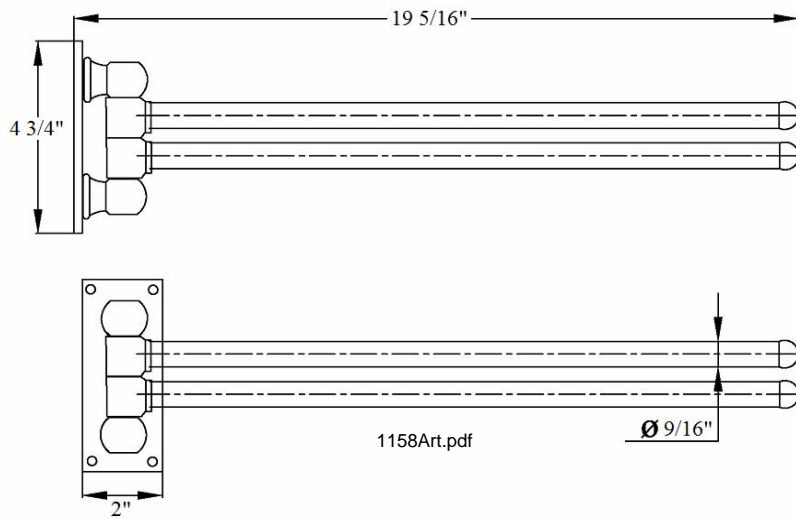

# 1158 – ‘Art Deco’ Double Swivel Towel Bar - 2017

Part #	Description
01	Art Deco Arm 17 3/4"
02	Art Deco Double Support
03	Art Deco End Cap
04	Finished Screw
05	Screw 4 CM
06	Screw Cap
07	Screw M5 X 10

Please follow example when ordering parts for ‘Art Deco’ Towel Bar.

- To order part#01 – Art Deco Arm 17 3/4"
  - 990597xx
- Please substitute finish number needed in place of xx.
- To order a part that is not finished use 00

# 1158 - 'Art Deco' Double Swivel Towel Bar - 2017

○ = FINISHED PARTS

XX = TWO DIGIT FINISH CODE