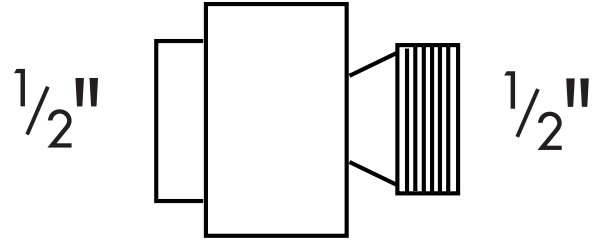

External Vacuum Breaker

06510XX0

Available in Chrome (00), Oil Rub Bronze (62), Brushed Nickel (82), Polished Nickel (83), Polished Brass (93)

Product Specification

Solid brass
1/2" female NPT inlet