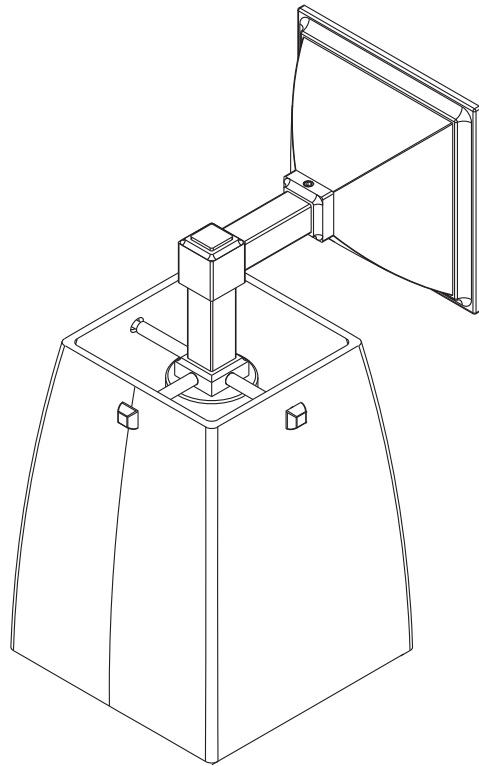

QUATTRO

Single Light

1881D

Features

- Solid brass construction
- Single-post, single light design
- UL listed for damp locations
- Complements Quattro product series

Codes / Standards Compliance

Meets or exceeds the following at date of manufacture:

- UL 1598
- All applicable US Federal and State material regulations

Colors / Finishes

- ORB: Oil Rubbed Bronze
- PC: Polished Chrome
- SN: Satin Nickel
- Other: NA

Specified Model

Model	Description	Colors Finishes
1881D	Single Light, Satin-Etched Cased Opal Glass	<input type="checkbox"/> ORB <input type="checkbox"/> PC <input type="checkbox"/> SN
1881D-G-SO	Replacement "Down" Glass Shade, Satin-Etched Cased Opal Glass	

Product Specification: Add glass type designator and "Color / Finish" suffix to Model number, below.

The Single Light shall incorporate solid brass construction and a satin-etched cased opal glass shade. Single Light shall complement motiv Quattro product series. Single Light shall be motiv Model 1881D/_____.

1881D

Product Dimensions *(units are in inches)*