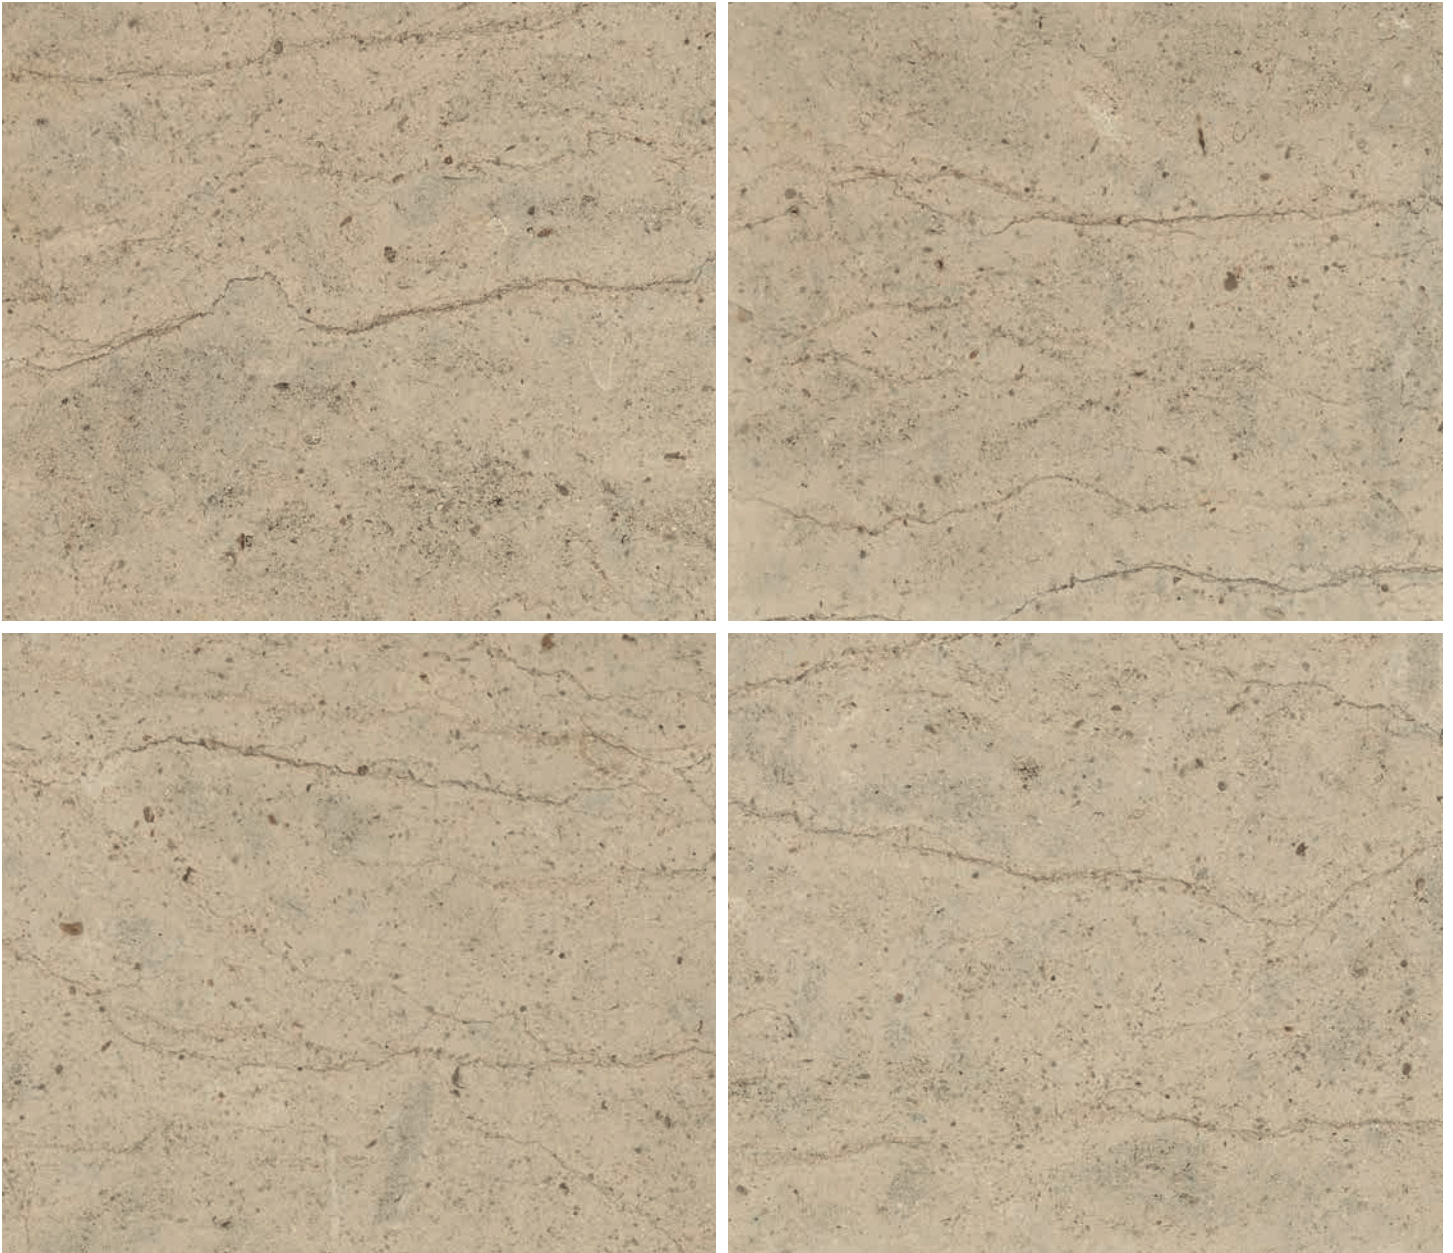

SMOKE

GBI

TILE + STONE

• EST 1991 •

Cover: Smoke 1in x 6in Herringbone Mosaic; Above: Smoke Sample Range

SMOKE

Limestone

This smokey taupe limestone from Portugal, with soft grey and blue veins, is adorned with fossil fragments.

Country
+ Portugal

Finish
+ honed

Edges
+ straight
+ straight with micro-bevel

Applications
+ floor & wall
+ interior & *exterior
+ residential & light commercial

Shade Variation
 moderate

SHAPE	SIZE	FINISH	EDGE	ITEM #
	1in x 6in Herringbone Mosaic 10.53in x 16.50in x 0.394in	Honed	Straight	L4072H
	1in x 6in Staggered Mosaic 11.70in x 14.92in x 0.394in	Honed	Straight	L4073H
	2in Hex Mosaic 11.82in x 10.24in x 0.394in	Honed	Straight	L4070H
	2in x 4in Subway Mosaic 11.57in x 11.52in x 0.394in	Honed	Straight	L4071H
	3in x 6in 2.87in x 5.79in x 0.394in	Honed	Straight	LISM36H
	3in x 12in 2.87in x 11.63in x 0.394in	Honed	Straight	LISM312H
	6in x 12in 6.00in x 12.01in x 0.394in	Honed	Straight with Micro-Bevel	LISM612H
	12in x 24in 12.01in x 24.02in x 0.394in	Honed	Straight with Micro-Bevel	LISM1224H
	18in x 18in 17.99in x 17.99in x 0.394in	Honed	Straight with Micro-Bevel	LISM18H

SHAPE	SIZE	FINISH	EDGE	ITEM #
	18in x 24in 17.99in x 23.62in x 0.394in	Honed	Straight with Micro-Bevel	LISM1824H
	Bar Liner - Modern 0.73in x 12.00in x 0.780in	Honed	Straight	L4069H
	Chair Rail - Modern 1.97in x 12.00in x 0.770in	Honed	Straight	L4067H
	Base - Modern 4.96in x 12.00in x 0.750in	Honed	Straight	L4068H