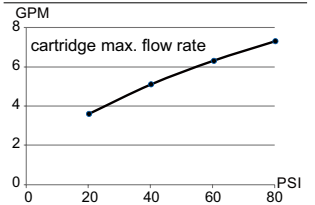

SPECIFICATIONS

Features/Benefits

- Includes Treysta™ Pressure Balance Ceramic Disc Cartridge
- Requires Treysta™ Rough-In Valve, G00GS555 Series (Horizontal Inputs) or G00GS557 Series (Vertical Inputs)
- Showerhead Sold Separately
- Diverter on Spout
- Accommodates Standard, Back-to-Back, and Thin Wall Installations

Available Color/Finishes

Color	Description
	Chrome

Please see danze.com or current price list for available finishes.
Finish is defined by additional suffix.

Standards & Certifications

Flow Rate

Submittal Information: