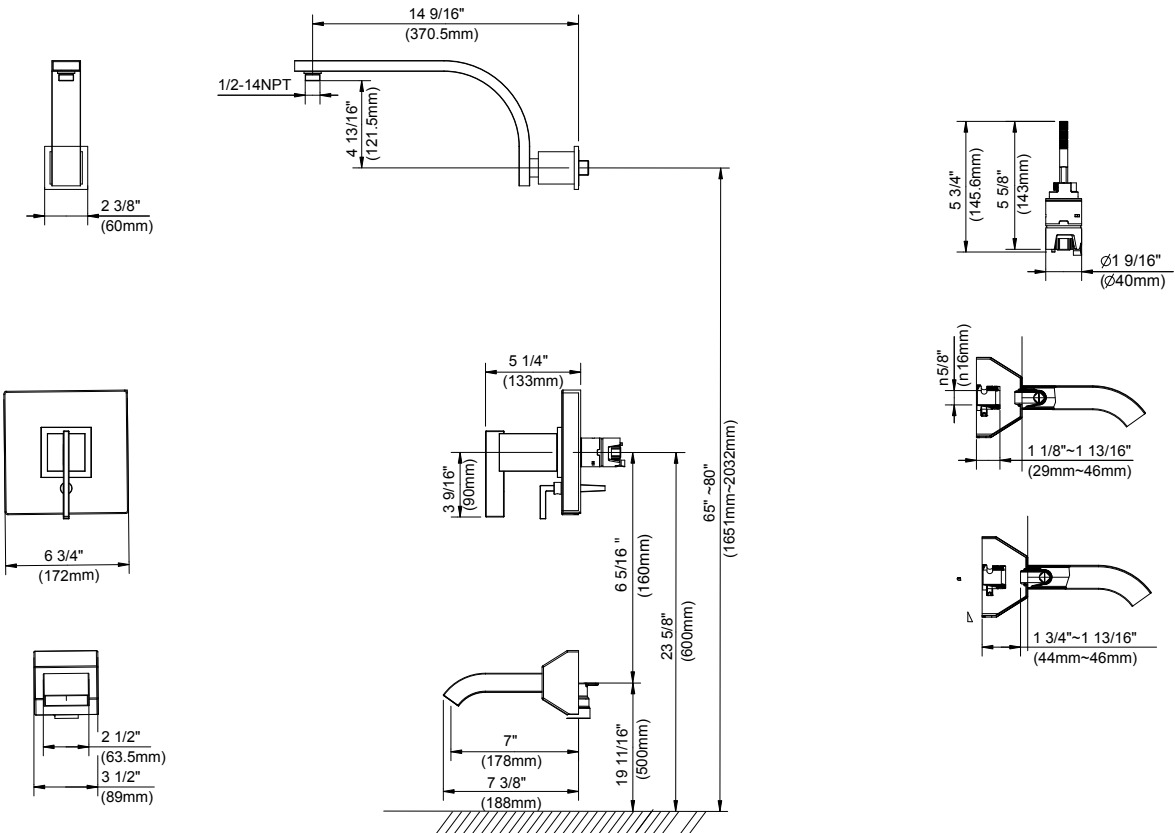

SPECIFICATIONS

Features/Benefits

- Includes Treysta™ Pressure Balance Ceramic Disc Cartridge
- Requires Treysta™ Rough-In Valve, G00GS555 Series (Horizontal Inputs) or G00GS557 Series (Vertical Inputs)
- Showerhead Sold Separately
- Diverter on Spout
- Accommodates Standard, Back-to-Back, and Thin Wall Installations

Available Color/Finishes

Color	Description
	Chrome

Please see danze.com or current price list for available finishes.
Finish is defined by additional suffix.

Standards & Certifications

Flow Rate

Submittal Information:

Name: _____
Location: _____

Contractor: _____
Contact #: _____