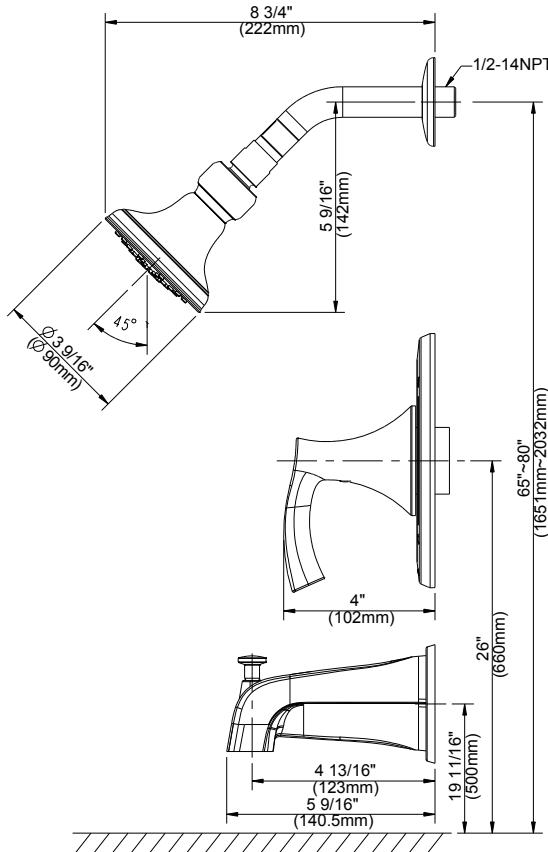

SPECIFICATIONS

Features/Benefits

- 1.75 gpm (6.6 L/min) Maximum Flow Rate @80psi
- Includes Treysta™ Pressure Balance Ceramic Disc Cartridge
- Requires Treysta™ Rough-In Valve, G00GS500 Series (Horizontal Inputs) or G00GS520 Series (Vertical Inputs)
- Includes Single-Function Mono Round Showerhead, D460052
- 6" Metal Shower Arm
- Accommodates Standard, Back-to-Back, and Thin Wall Installations

Available Color/Finishes

Color	Description

Chrome
Please see danze.com or current price list for available finishes.
Finish is defined by additional suffix.

Standards & Certifications

Flow Rate

Submittal Information:

Name: _____
Location: _____

Contractor: _____
Contact #: _____