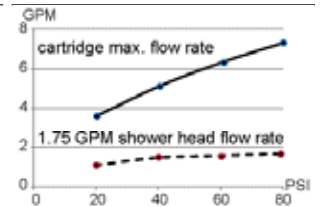

Standards & Certifications

Flow Rate

Submittal Information:

Name: _____
Location: _____

Contractor: _____
Contact #: _____