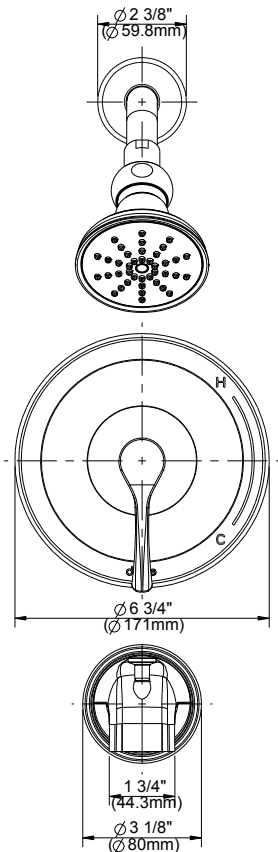

**SPECIFICATIONS**

**Features/Benefits**

- 1.75 gpm (6.6 L/min) Maximum Flow Rate @80psi
- Includes Treysta™ Pressure Balance Ceramic Disc Cartridge
- Requires Treysta™ Rough-In Valve, G00GS500 Series (Horizontal Inputs) or G00GS520 Series (Vertical Inputs)
- Includes Single-Function Mono Round Showerhead, D460052
- 6" Metal Shower Arm
- Accommodates Standard, Back-to-Back, and Thin Wall Installations

**Flow Rate**

**Submittal Information:**

Name: \_\_\_\_\_  
 Location: \_\_\_\_\_

Contractor: \_\_\_\_\_  
 Contact #: \_\_\_\_\_