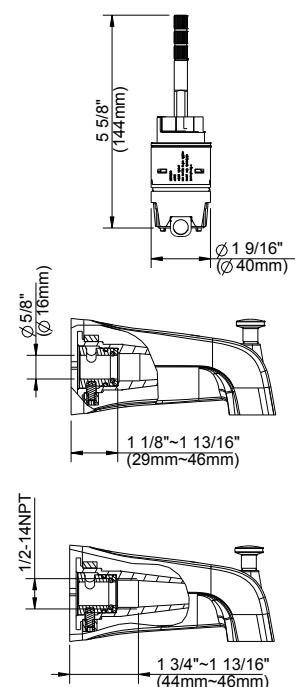

**SPECIFICATIONS**

**Features/Benefits**

- 1.75 gpm (6.6 L/min) Maximum Flow Rate @80psi
- Includes Treysta™ Pressure Balance Ceramic Disc Cartridge
- Requires Treysta™ Rough-In Valve, G00GS500 Series (Horizontal Inputs) or G00GS520 Series (Vertical Inputs)
- Includes Single-Function Mono Round Showerhead, D460052
- 6" Metal Shower Arm
- Accommodates Standard, Back-to-Back, and Thin Wall Installations

**Flow Rate**

**Submittal Information:**

Name: \_\_\_\_\_  
 Location: \_\_\_\_\_

Contractor: \_\_\_\_\_  
 Contact #: \_\_\_\_\_