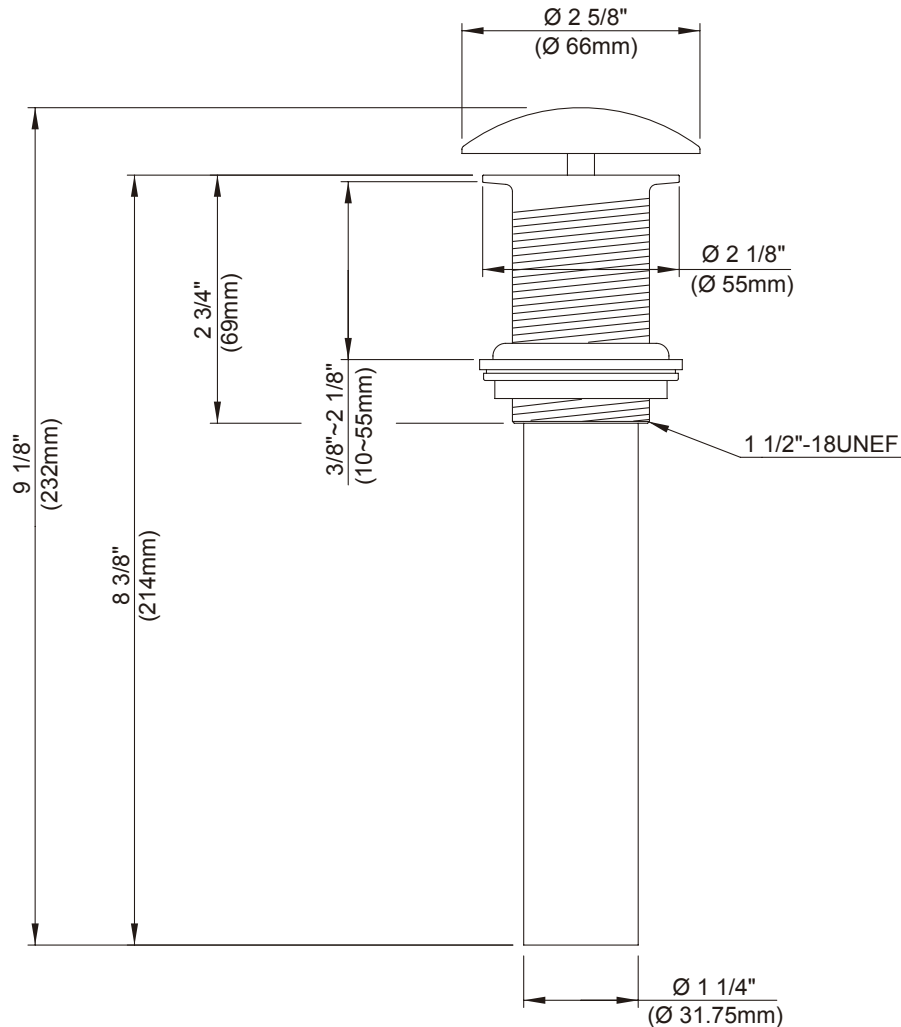

Submittal Information:

Job Name: _____

Location: _____

Contractor: _____

Contact #: _____