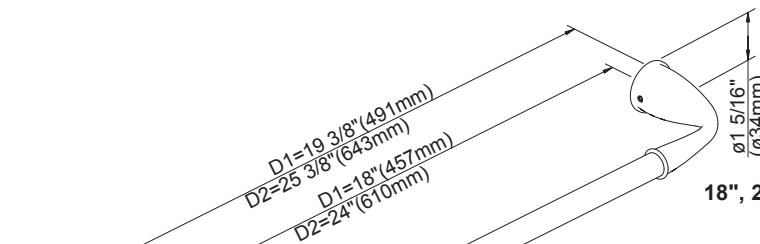

Available Finishes

- Chrome
- Brushed Nickel (BN)

D441412 - 18" Towel Bar
D441422 - 24" Towel Bar

D441612 - 24" Double Towel Bar

D441162 - Robe Hook

D441251 - Toilet Paper Holder

D441112 - Towel Ring

18", 24" - Towel Bar