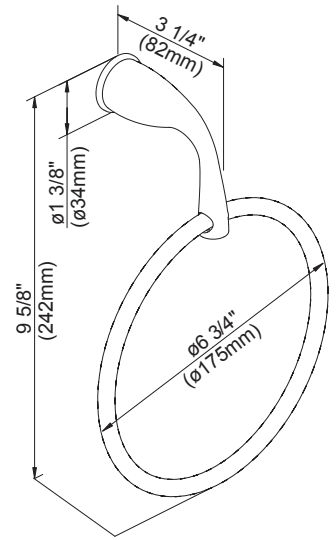

Available Finishes

- Chrome
- Brushed Nickel (BN)

D441412 - 18" Towel Bar
D441422 - 24" Towel Bar

D441612 - 24" Double Towel Bar

D441162 - Robe Hook

D441251 - Toilet Paper Holder

D441112 - Towel Ring

18", 24" - Towel Bar

24" - Double Towel Bar

Toilet Paper Holder

Robe Hook

Towel Ring

Submittal Information:

Job Name: _____

Location: _____

Contractor: _____