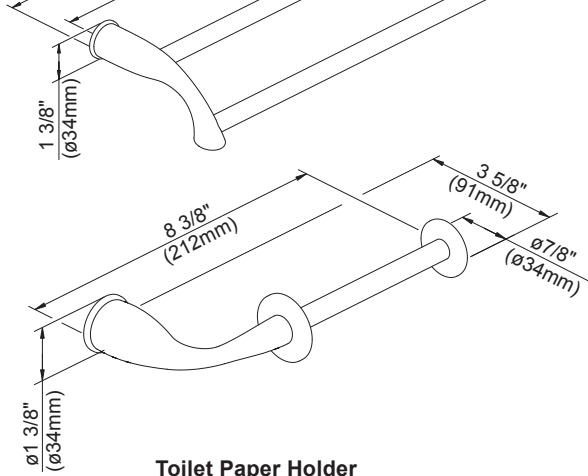

Available Finishes

- Chrome
- Brushed Nickel (BN)

D441412 - 18" Towel Bar
D441422 - 24" Towel Bar

D441612 - 24" Double Towel Bar

D441162 - Robe Hook

D441251 - Toilet Paper Holder

D441112 - Towel Ring

18", 24" - Towel Bar

24" - Double Towel Bar

Toilet Paper Holder

Robe Hook

Towel Ring

Submittal Information:

Job Name: _____

Location: _____

Contractor: _____