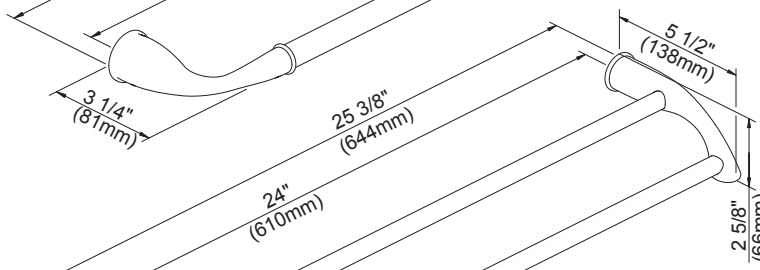

Available Finishes

- Chrome
- Brushed Nickel (BN)

D441412 - 18" Towel Bar
D441422 - 24" Towel Bar

D441612 - 24" Double Towel Bar

D441162 - Robe Hook

D441251 - Toilet Paper Holder

D441112 - Towel Ring

18", 24" - Towel Bar