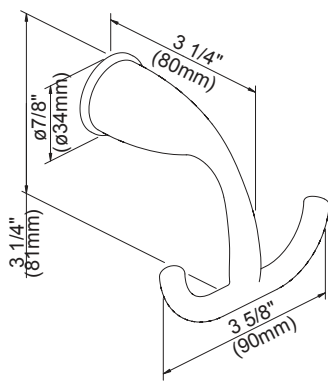

Available Finishes

- Chrome
- Brushed Nickel (BN)

D441412 - 18" Towel Bar
D441422 - 24" Towel Bar

D441612 - 24" Double Towel Bar

D441162 - Robe Hook

D441251 - Toilet Paper Holder

D441112 - Towel Ring

18", 24" - Towel Bar

24" - Double Towel Bar

Toilet Paper Holder

Robe Hook

Towel Ring

Submittal Information:

Job Name: _____

Location: _____

Contractor: _____