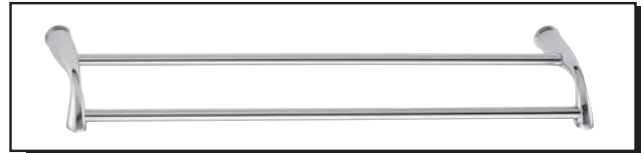

SPECIFICATIONS

PLYMOUTH™ BATH ACCESSORY COLLECTION

Description

- Sleek modern design
- Matches Plymouth™ collection
- Mounting hardware provided
- All brass construction

Warranty

Danze Bath Accessories are covered by a manufacturer's limited "lifetime" warranty on finish and manufacturing defects.

Available Finishes

- Chrome
- Brushed Nickel (BN)

D441412 - 18" Towel Bar
D441422 - 24" Towel Bar

D441612 - 24" Double Towel Bar

D441162 - Robe Hook

D441251 - Toilet Paper Holder

D441112 - Towel Ring

18", 24" - Towel Bar

24" - Double Towel Bar

Toilet Paper Holder

Robe Hook

Towel Ring

Submittal Information:

Job Name: _____

Location: _____

Contractor: _____