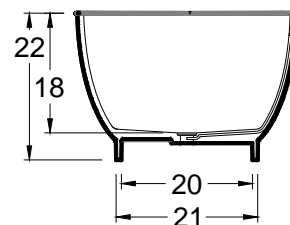

Bathtub Description

RC2204-GW: Glossy White

RC2204-MW: Matte White

71" x 33" x 22" (1803 x 838 x 559 mm)

Weight of tub- 300 lb (136 kg)

Capacity - 74 gallons (280 Liters)

Features

5 Year Limited Warranty

Integral waste & overflow with PC trim

Codes and Compliance

ANSI Z124.1.2-2005

Optional Accesories

Waste & Overflow trim - Satin Nickel Upgrade

General Information

- The bath must be secured to the floor by applying a bead of silicone around the base (which can be cut in future should there be a need for access to the plumbing).
- Installation must be carried out according to the manufacturer instructions and local codes.