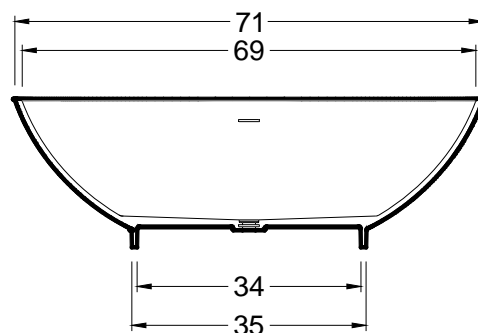

Optional Accesories

Waste & Overflow trim - Satin Nickel Upgrade

General Information

- The bath must be secured to the floor by applying a bead of silicone around the base (which can be cut in future should there be a need for access to the plumbing).
- Installation must be carried out according to the manufacturer instructions and local codes.

Always check www.americh.com for current specifications