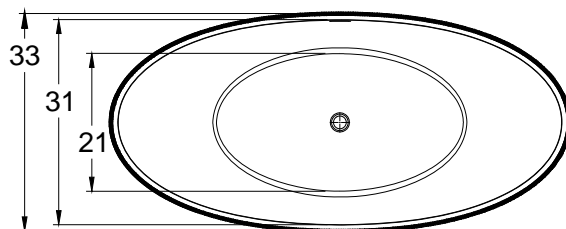

Florence

The **ROC**Collection

The Florence Freestanding bathtub features an integral drain and soft curves.

1-800-453-1463
www.americh.com

Florence

The **ROC**Collection

Material & Colors

Mineral Cast Solid Surface

Bathtub Description

RC2204-GW: Glossy White

RC2204-MW: Matte White

71" x 33" x 22" (1803 x 838 x 559 mm)

Weight of tub- 300 lb (136 kg)

Capacity - 74 gallons (280 Liters)

Features

5 Year Limited Warranty